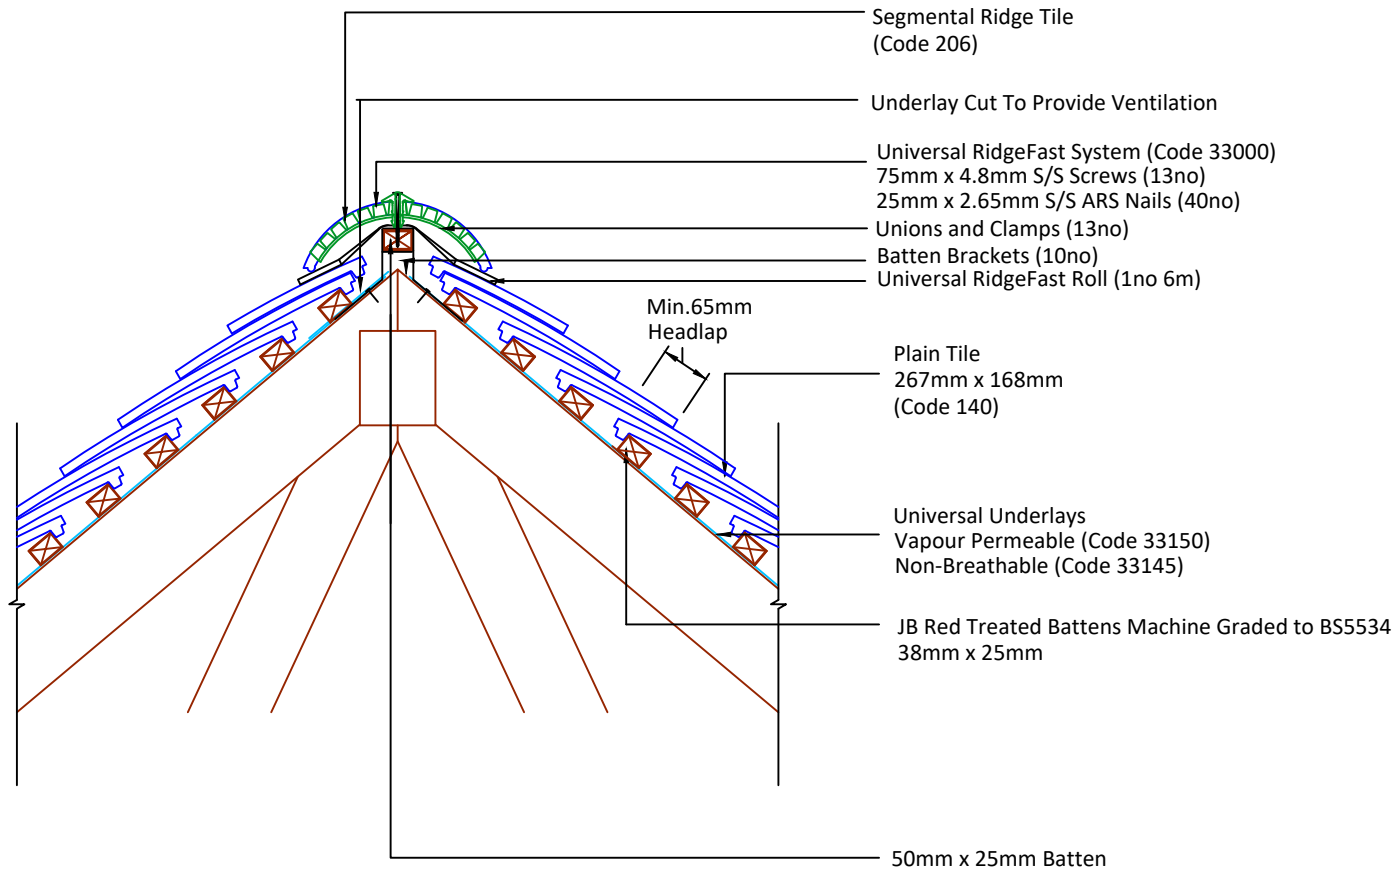

Tilefix Specrite

Estimator BIM

Visit marley.co.uk/technical-services for a full suite of online tools to help with your roof design, specification and fixing.

Feel free to talk to our experts at any time on 01283 722588.

Associated products & fixings

DRAWING NUMBER
79014040

DRAWING REVISION
A

DRAWING TITLE

Ridgefast Dry Ventilated Ridge - Segmental

SCALE

1:10

Plain