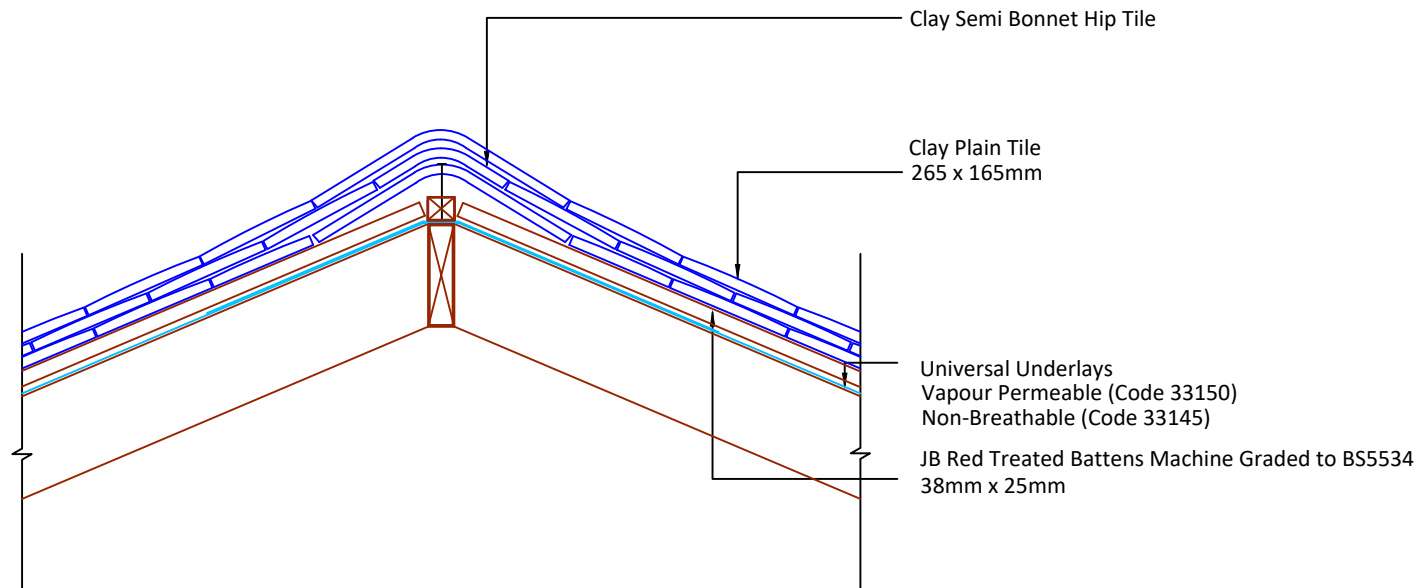

▲ Tilefix ▲ Specrite
▲ Estimator ▲ BIM

Visit marley.co.uk/technical-services for a full suite of online tools to help with your roof design, specification and fixing.

Feel free to talk to our experts at any time on 01283 722588.

Associated products & fixings

DRAWING NUMBER
595CPT00

DRAWING REVISION
A

DRAWING TITLE

Semi Bonnet Hip with Clay Plain Tiles 35° - 40°

SCALE

1:10

Clay Plain