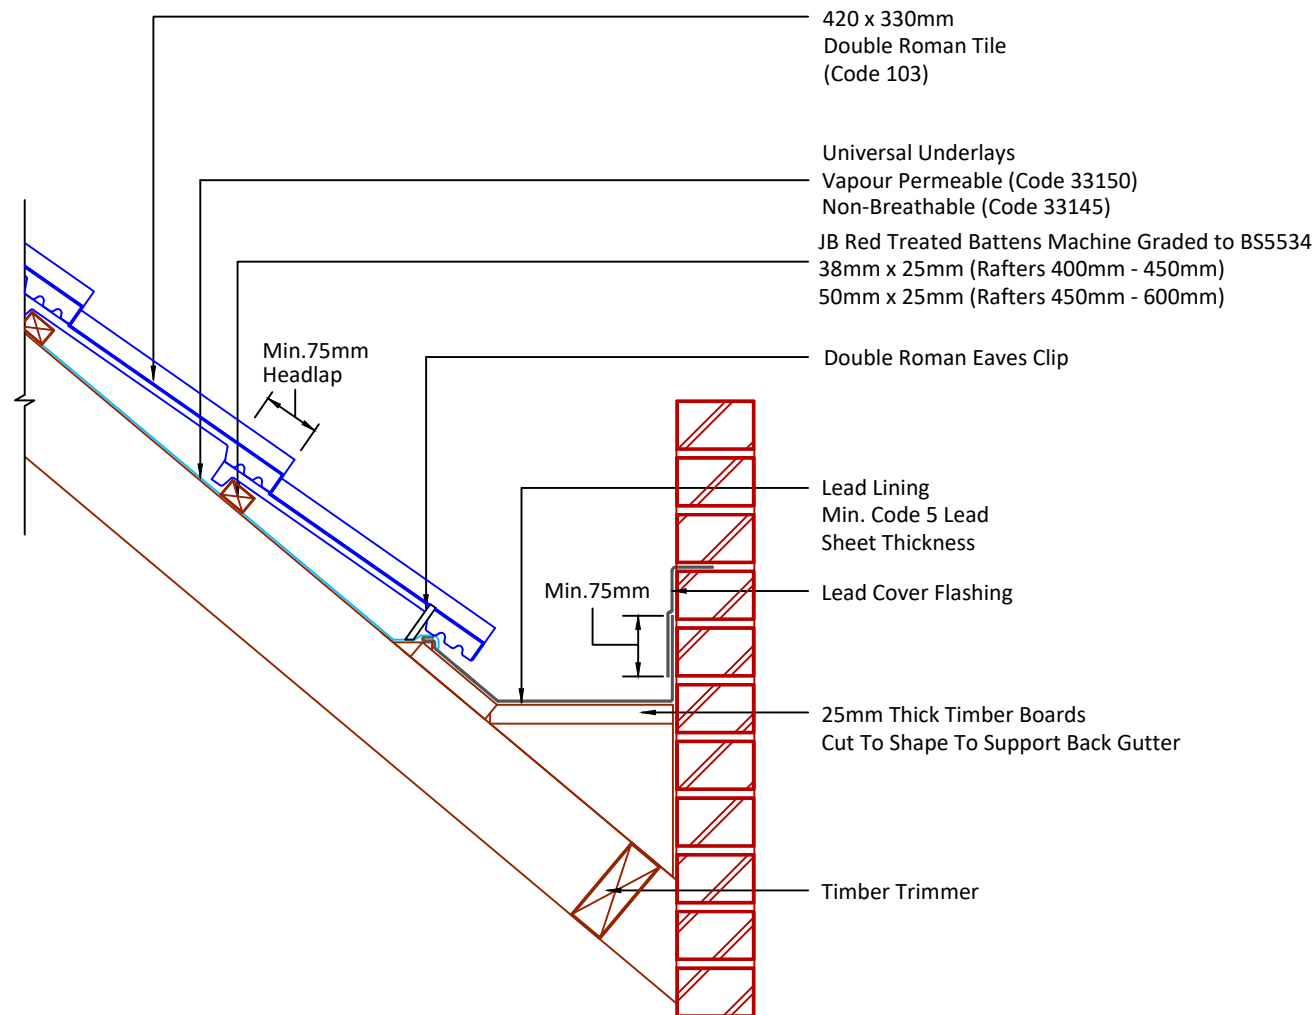

- ▲ Tilefix ▲ Specrite
- ▲ Estimator ▲ BIM

Visit marley.co.uk/technical-services for a full suite of online tools to help with your roof design, specification and fixing.

Feel free to talk to our experts at any time on 01283 722588.

Associated products & fixings

Double Roman Aluminium Nail Pack
Code 30351 (500g)

Double Roman SoloFix Tile Clips
Code 30443 (100 Pack)
Code 30433 (500 Pack)

DRAWING NUMBER

66510340

DRAWING REVISION

A

DRAWING TITLE

Lead Back Gutter

SCALE

1:10

Double Roman