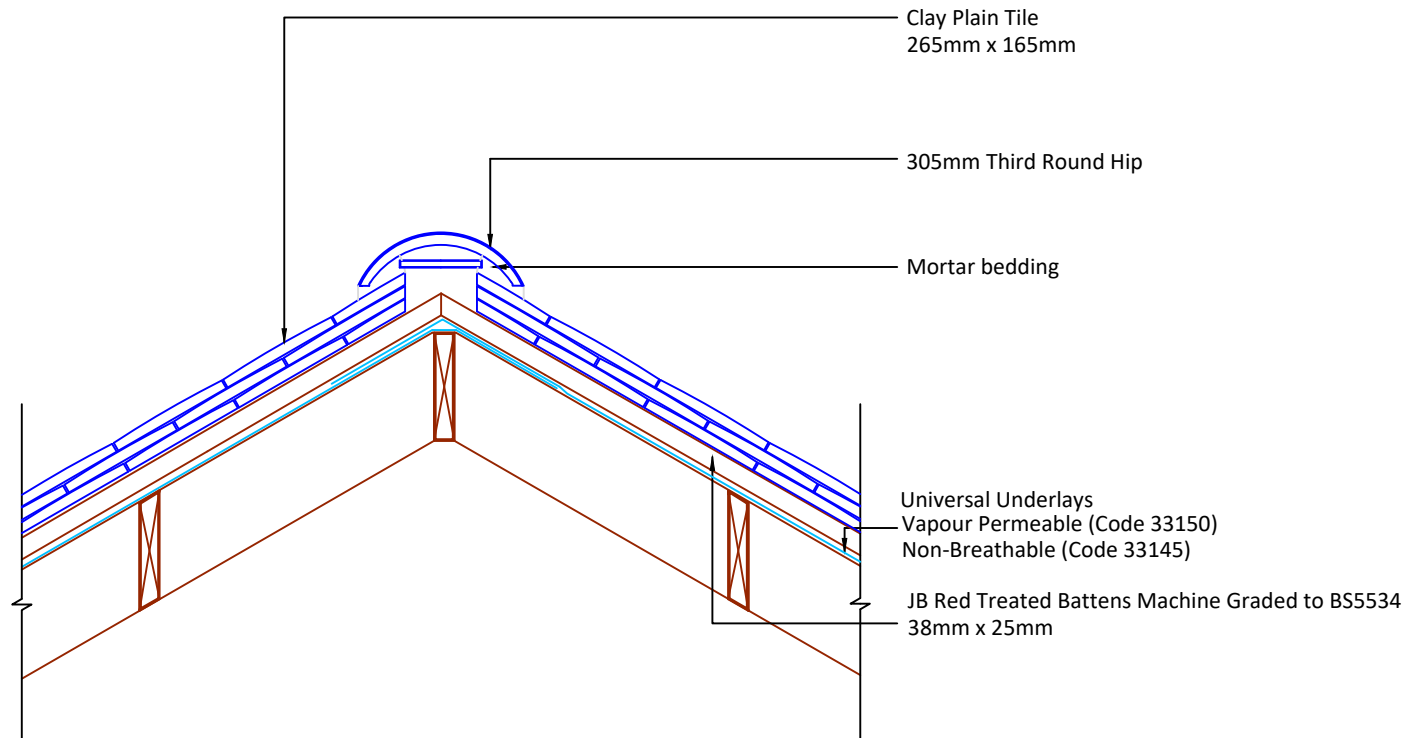

▲ Tilefix ▲ Specrite
▲ Estimator ▲ BIM

Visit marley.co.uk/technical-services for a full suite of online tools to help with your roof design, specification and fixing.

Feel free to talk to our experts at any time on 01283 722588.

Associated products & fixings

Plain Aluminium Nail Pack
Code 30348 (500g)

DRAWING NUMBER

556CPT00

DRAWING REVISION

A

DRAWING TITLE

Mortar Bedded Hip - Third Round

SCALE

1:10

Clay Plain