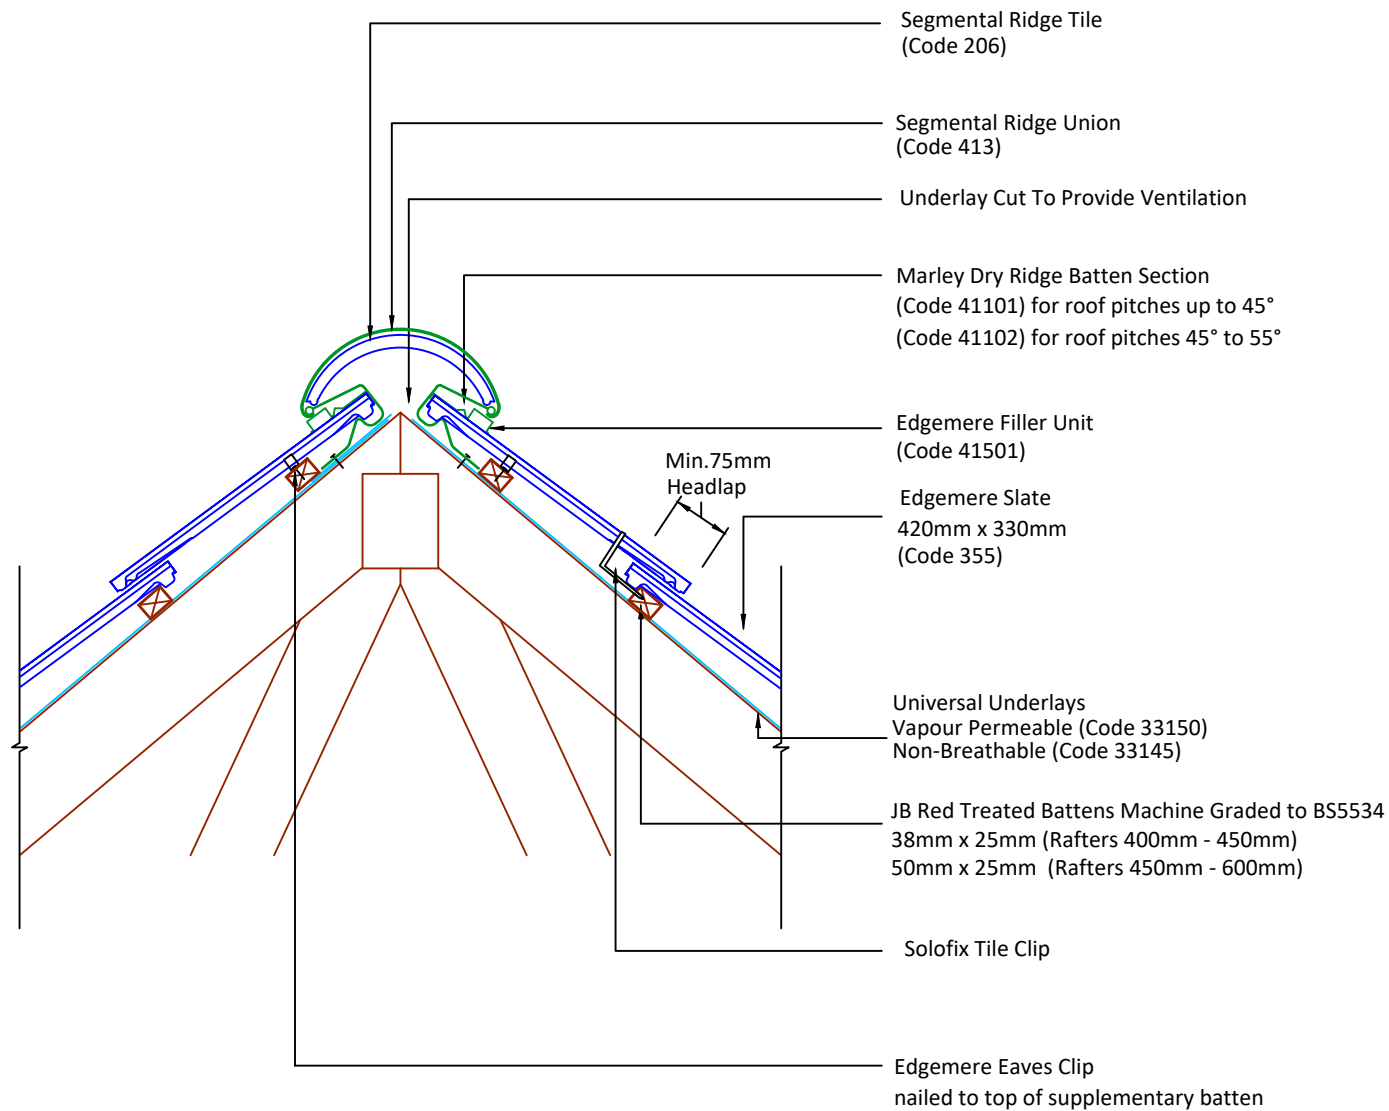

▲ Tilefix ▲ Specrite

▲ Estimator ▲ BIM

Visit marley.co.uk/technical-services for a full suite of online tools to help with your roof design, specification and fixing.

Feel free to talk to our experts at any time on 01283 722588.

Associated products & fixings

Edgemere Aluminium Nail Pack
Code 30398 (500g)

Edgemere SoloFix Tile Clips
Code 30441 (100 Pack)
Code 30431 (500 Pack)

Edgemere Eaves Clip & Nail Pack
Code 30297 (100 Pack)

DRAWING NUMBER
70035540

DRAWING REVISION
B

DRAWING TITLE

Dry Ventilated Ridge - Segmental

SCALE

1:10

Edgemere