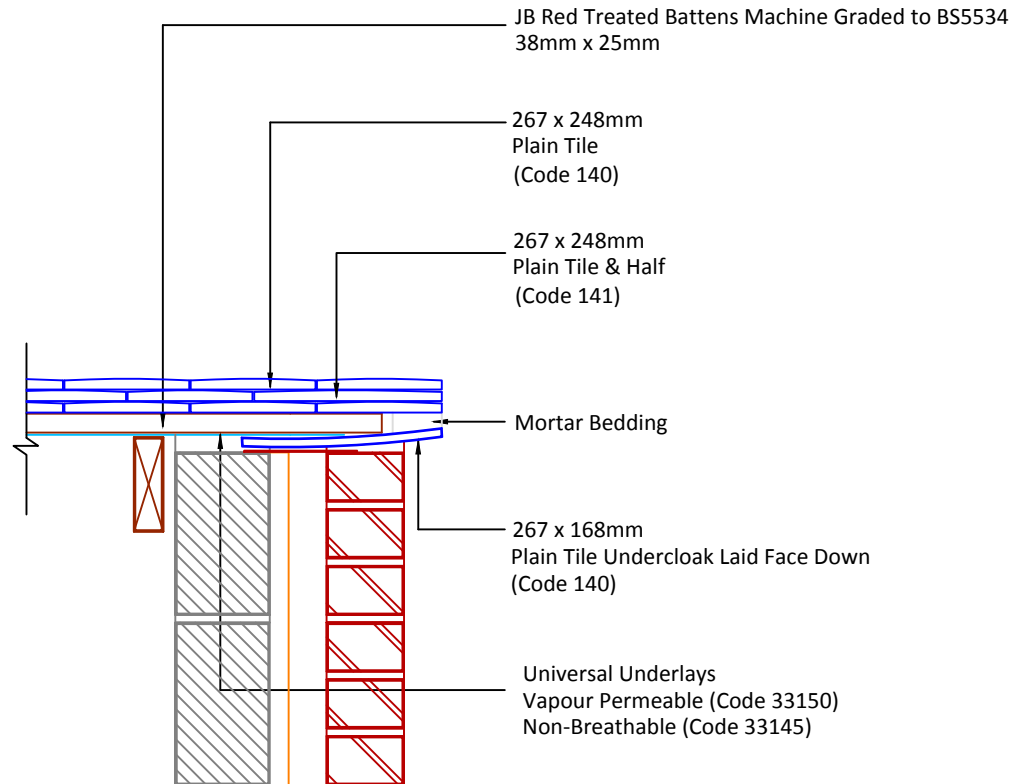

▲ Tilefix

▲ Specrite

▲ Estimator

▲ BIM

Visit marley.co.uk/technical-services for a full suite of online tools to help with your roof design, specification and fixing.

Feel free to talk to our experts at any time on 01283 722588.

Associated products & fixings

Plain Aluminium Nail Pack
Code 30348 (500g)

DRAWING NUMBER

44814000

DRAWING REVISION

A

DRAWING TITLE

Mortar Bedded Verge with Bedded Plain Tile Undercloak - RH

SCALE

1:10

Plain