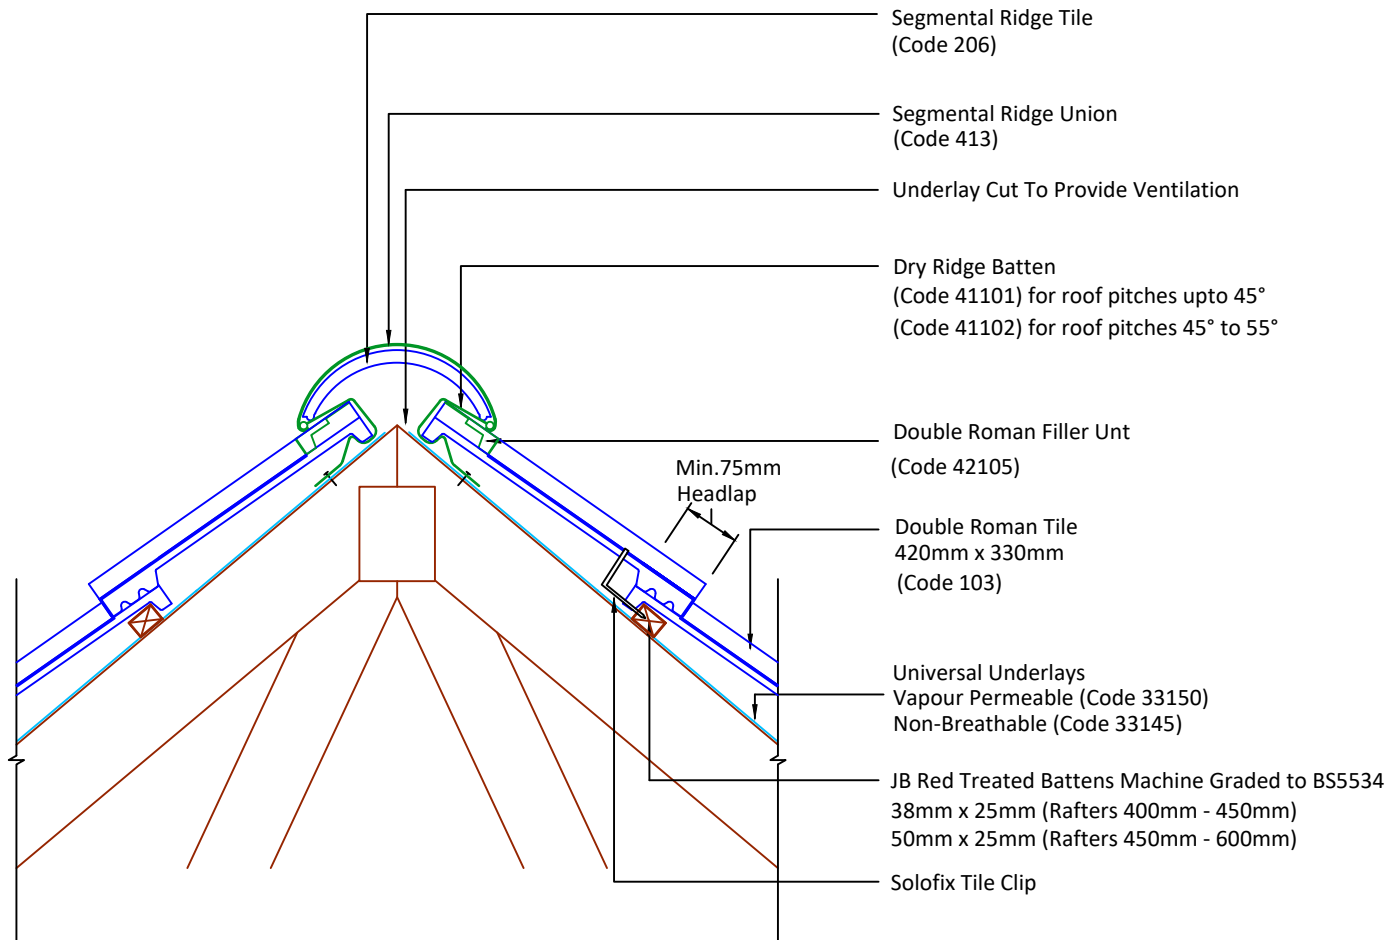

Tilefix Specrite
Estimator BIM

Visit marley.co.uk/technical-services for a full suite of online tools to help with your roof design, specification and fixing.

Feel free to talk to our experts at any time on 01283 722588.

Associated products & fixings

Double Roman Aluminium Nail Pack
Code 30351 (500g)

Double Roman SoloFix Tile Clips
Code 30443 (100 Pack)
Code 30433 (500 Pack)

Batten Section Fixing Kit
Code 41000

Segmental Ridge Unions
Code 413

DRAWING NUMBER
70010340

DRAWING REVISION
B

DRAWING TITLE

Dry Ventilated Ridge - Segmental

SCALE

1:10

Double Roman