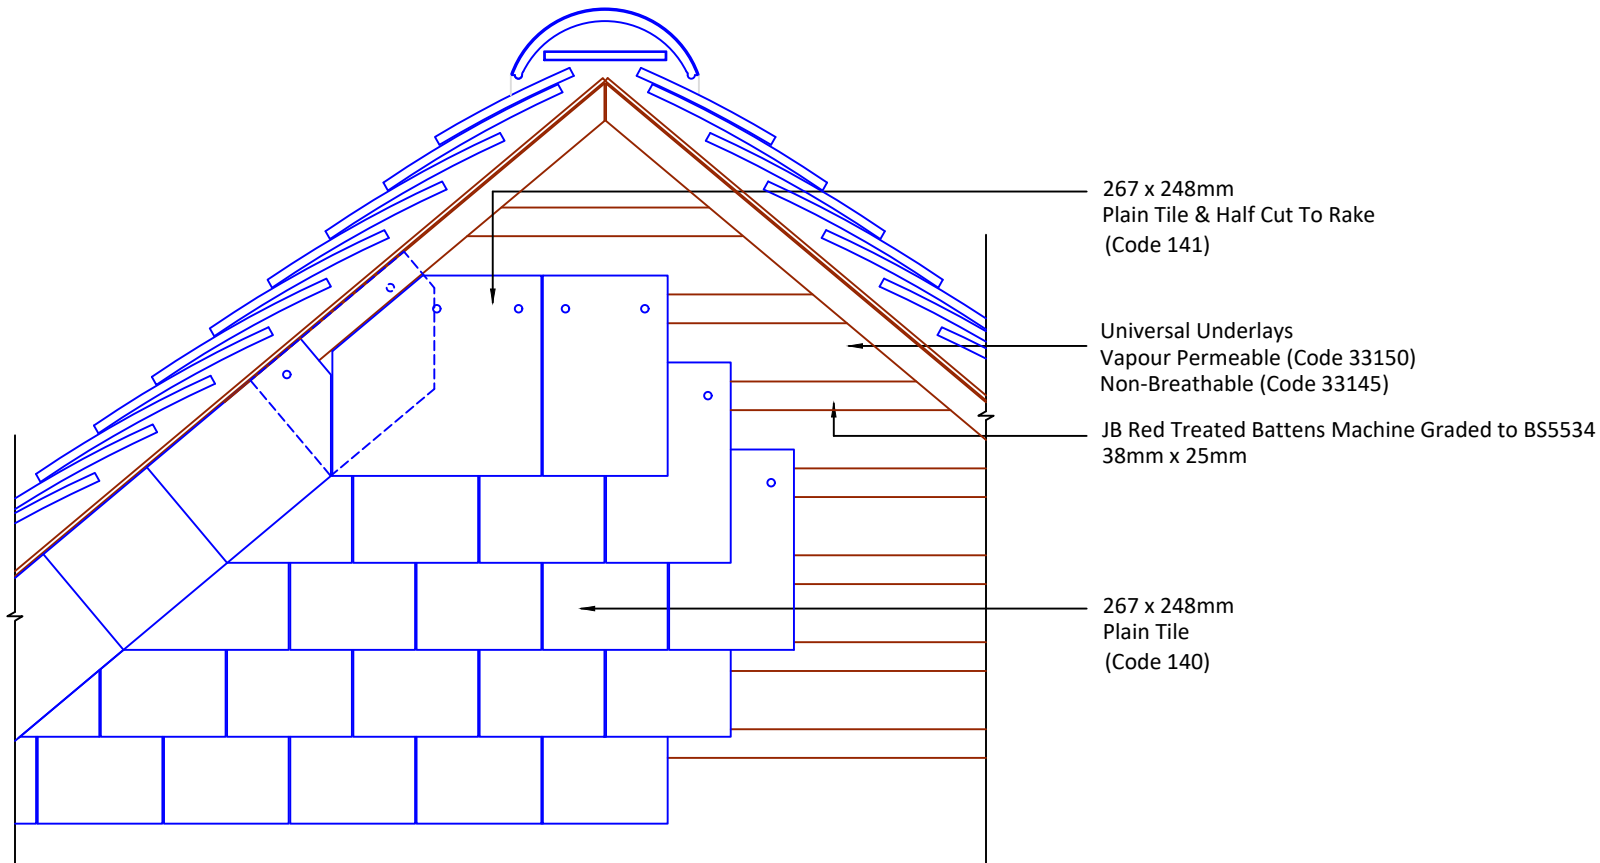

▲ Tilefix ▲ Specrite

▲ Estimator ▲ BIM

Visit marley.co.uk/technical-services for a full suite of online tools to help with your roof design, specification and fixing.

Feel free to talk to our experts at any time on 01283 722588.

Associated products & fixings

DRAWING NUMBER

96114040

DRAWING REVISION

A

DRAWING TITLE

Junction with Roof Verge - Sussex Cut

SCALE

1:10

Plain