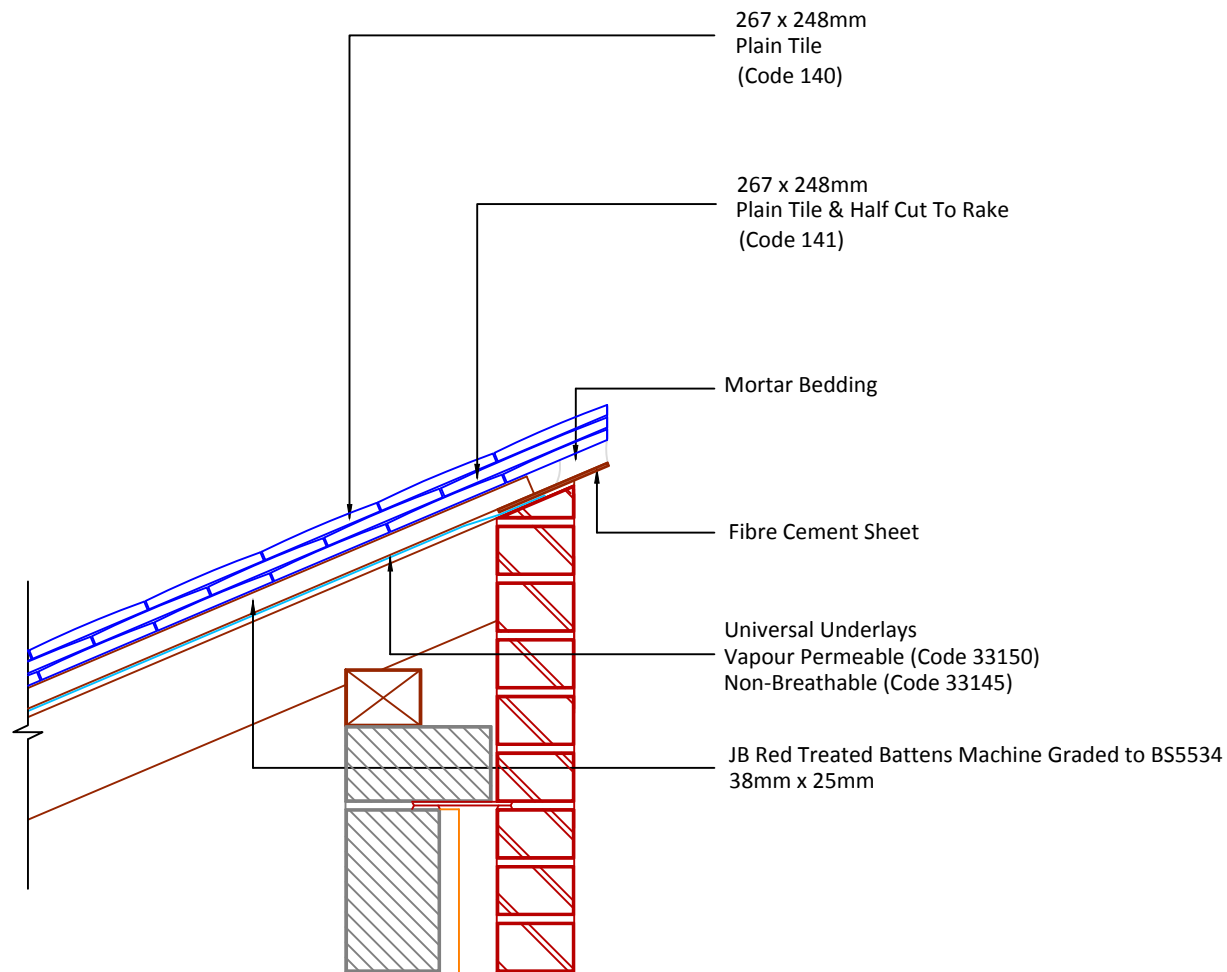

▲ Tilefix ▲ Specrite
▲ Estimator ▲ BIM

Visit marley.co.uk/technical-services
for a full suite of online tools to help with your
roof design, specification and fixing.

Feel free to talk to our experts at any time on
01283 722588.

Associated products & fixings

Plain Aluminium Nail Pack
Code 30348 (500g)

DRAWING NUMBER
44414000

DRAWING REVISION
A

DRAWING TITLE

Mortar Bedded Raking Verge with Bedded Fibre Cement Undercloak - RH

SCALE

1:10

Plain