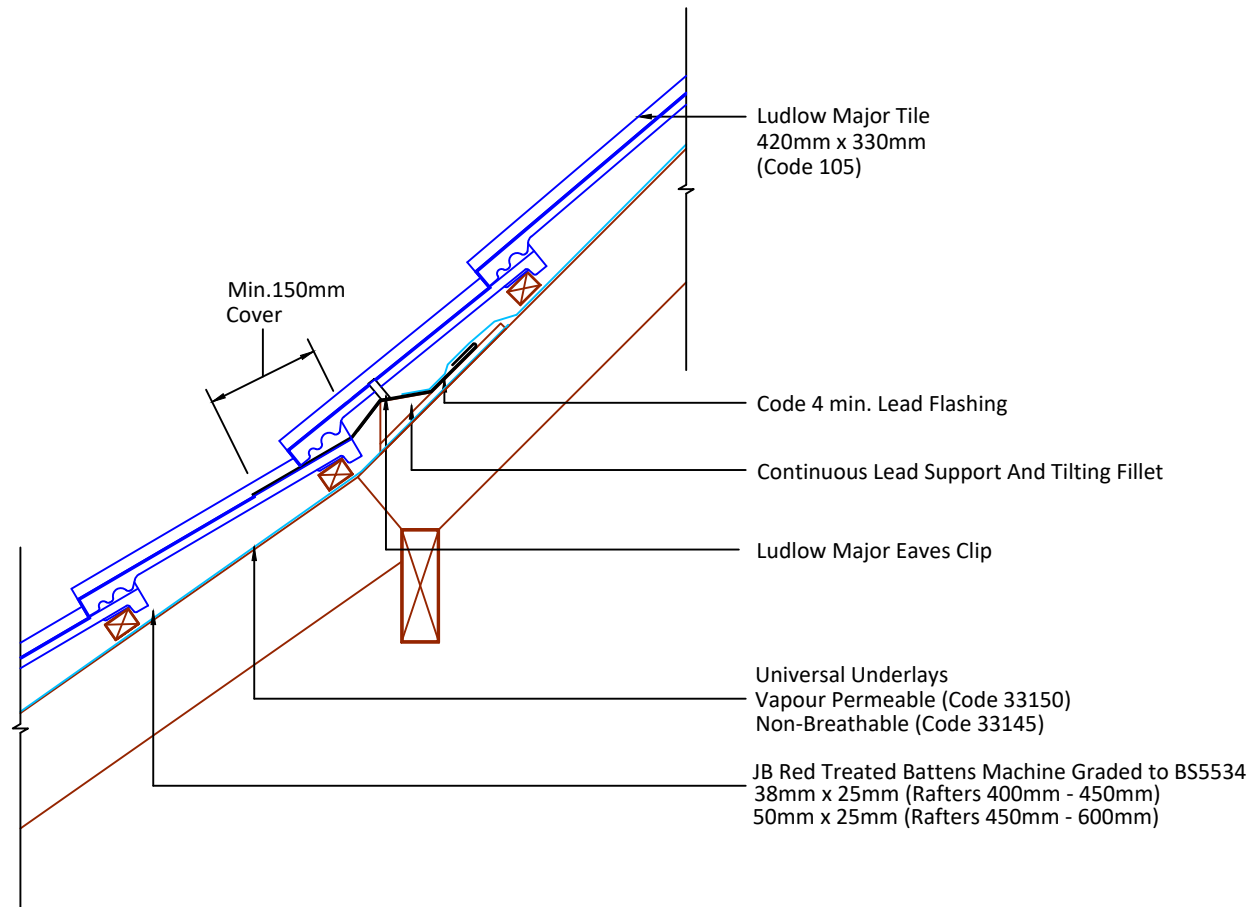

Tilefix Specrite
Estimator BIM

Visit marley.co.uk/technical-services for a full suite of online tools to help with your roof design, specification and fixing.

Feel free to talk to our experts at any time on 01283 722588.

Associated products & fixings

Ludlow Major Aluminium Nail Pack
Code 30371 (500g)

Ludlow Major SoloFix Tile Clips
Code 30440 (100 Pack)
Code 30430 (500 Pack)

Ludlow Major RH Verge Clip & Nail Pack
Code 30287 (50 Pack)

Ludlow Major LH Verge Clip & Nail Pack
Code 30287 (50 Pack)

DRAWING NUMBER
80010535

DRAWING REVISION
A

DRAWING TITLE

Change of Roof Pitch

SCALE

1:10

Ludlow
Major