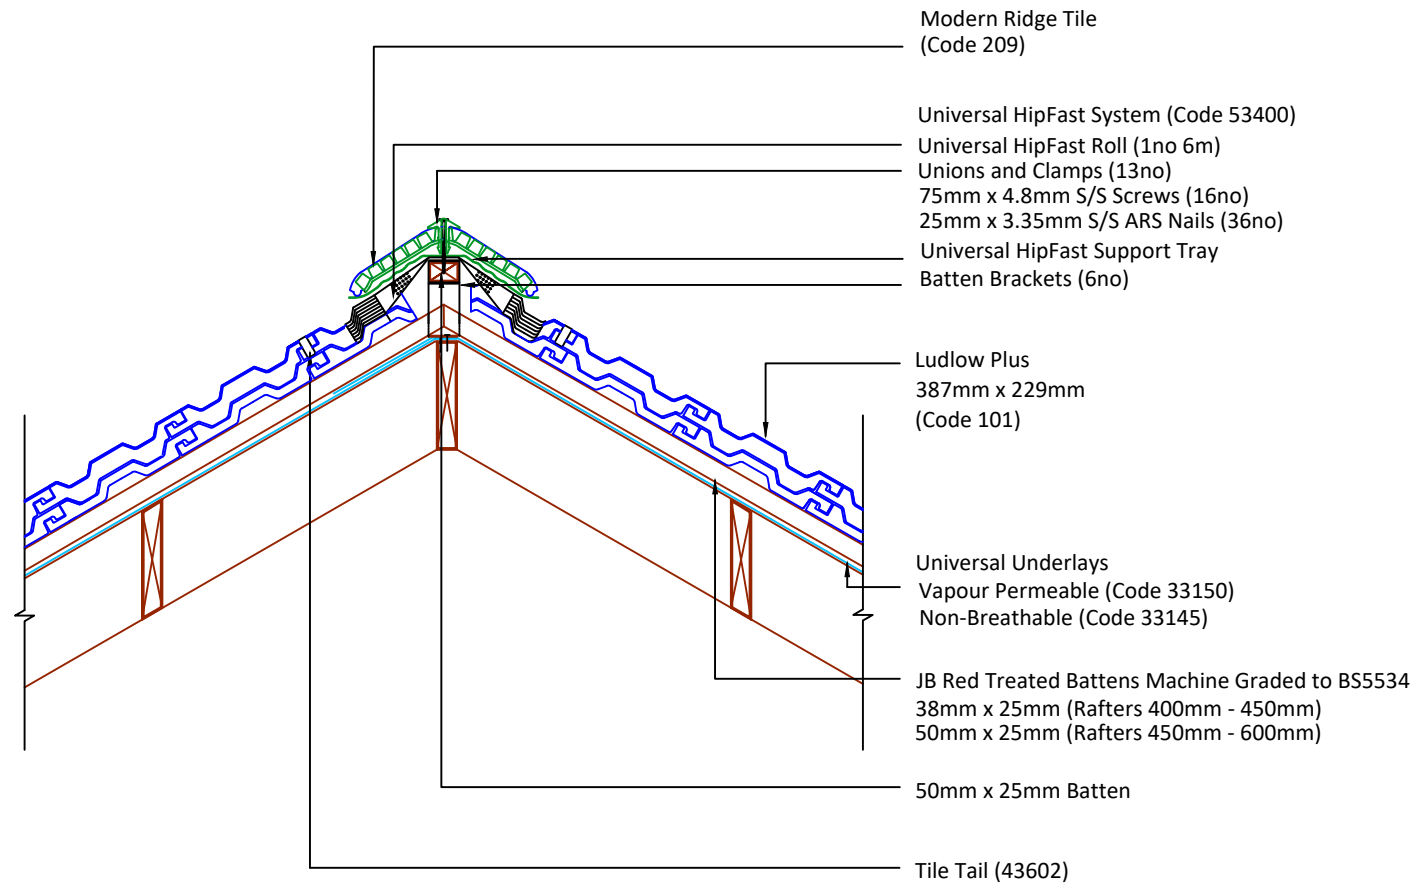

DRAWING NUMBER

51010100

DRAWING REVISION

A

DRAWING TITLE

HipFast Dry Hip - Modern

SCALE

1:10