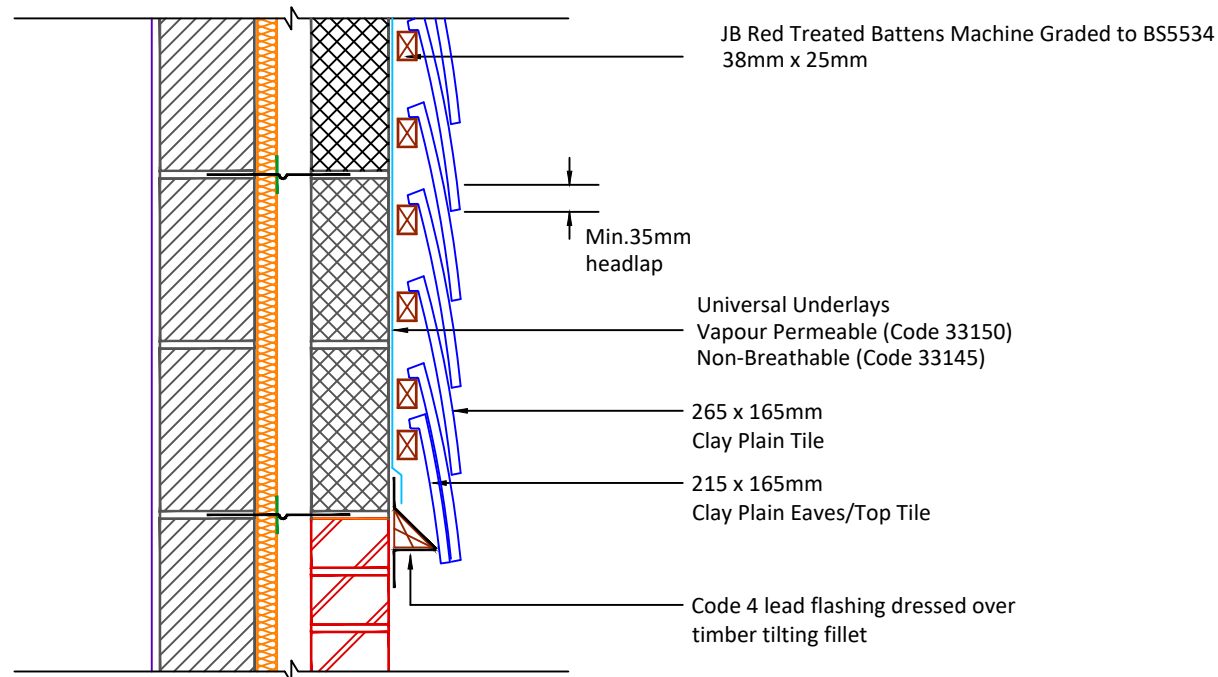

▲ Tilefix ▲ Specrite
▲ Estimator ▲ BIM

Visit marley.co.uk/technical-services for a full suite of online tools to help with your roof design, specification and fixing.

Feel free to talk to our experts at any time on 01283 722588.

Associated products & fixings

DRAWING NUMBER

910CPT35

DRAWING REVISION

A

DRAWING TITLE

Bottom Edge

SCALE