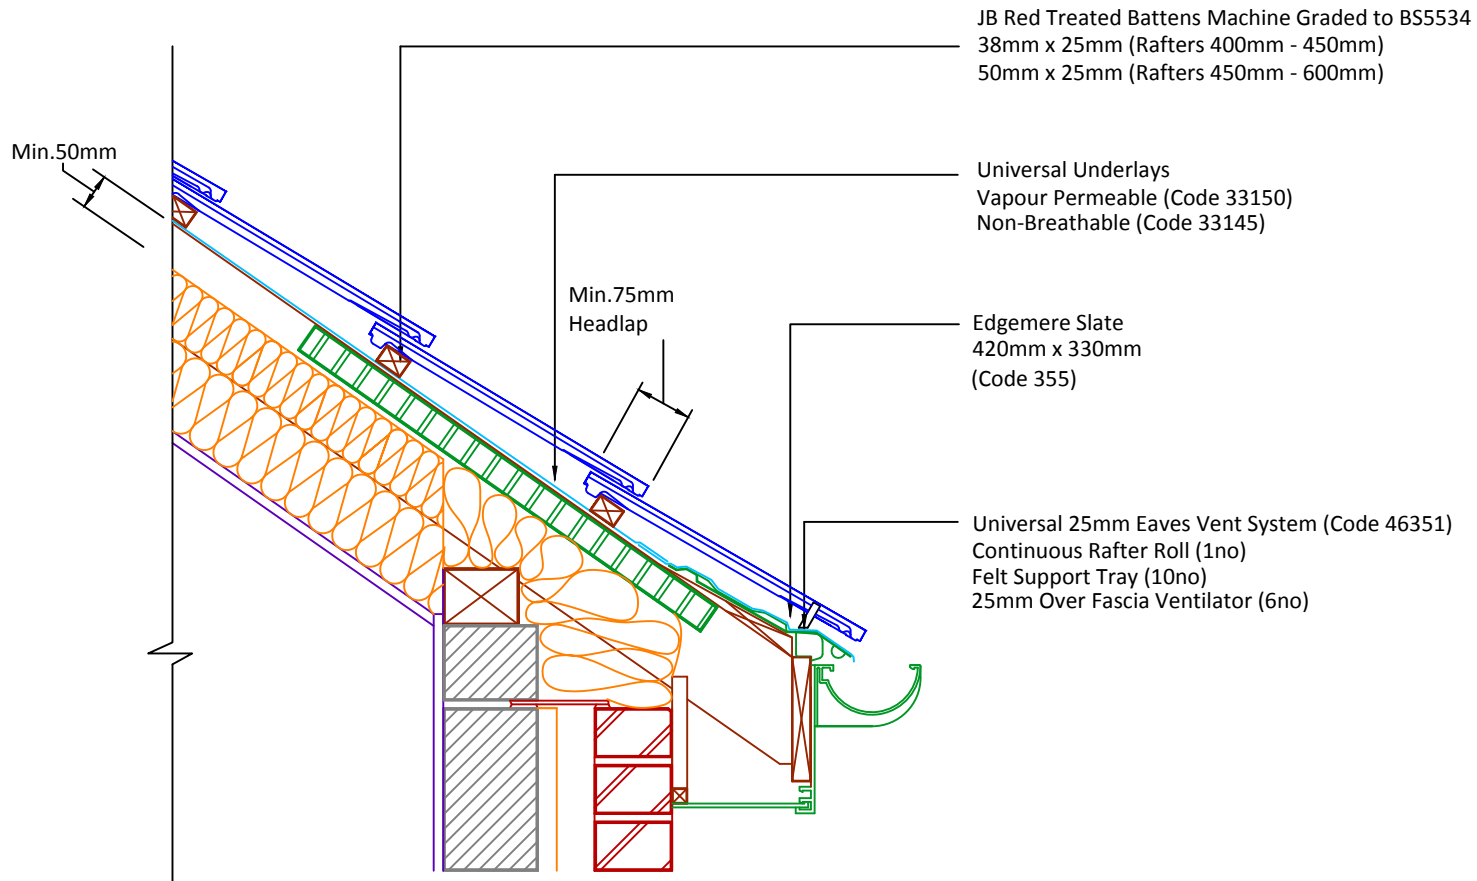

▲ Tilefix ▲ Specrite

▲ Estimator ▲ BIM

Visit marley.co.uk/technical-services for a full suite of online tools to help with your roof design, specification and fixing.

Feel free to talk to our experts at any time on 01283 722588.

Associated products & fixings

Edgemere Aluminium Nail Pack
Code 30398 (500g)

Edgemere SoloFix Tile Clips
Code 30441 (100 Pack)
Code 30431 (500 Pack)

Edgemere Eave Clip & Nail Packs
Code 30297 (100 No)

Continuous Rafter Roll (2x6
metre)
(Available for purchase
separately)
Code 46323

DRAWING NUMBER
35235535

DRAWING REVISION
A

DRAWING TITLE

Fascia Ventilated Eaves 25mm - Warm Roof

SCALE

1:10

Edgemere