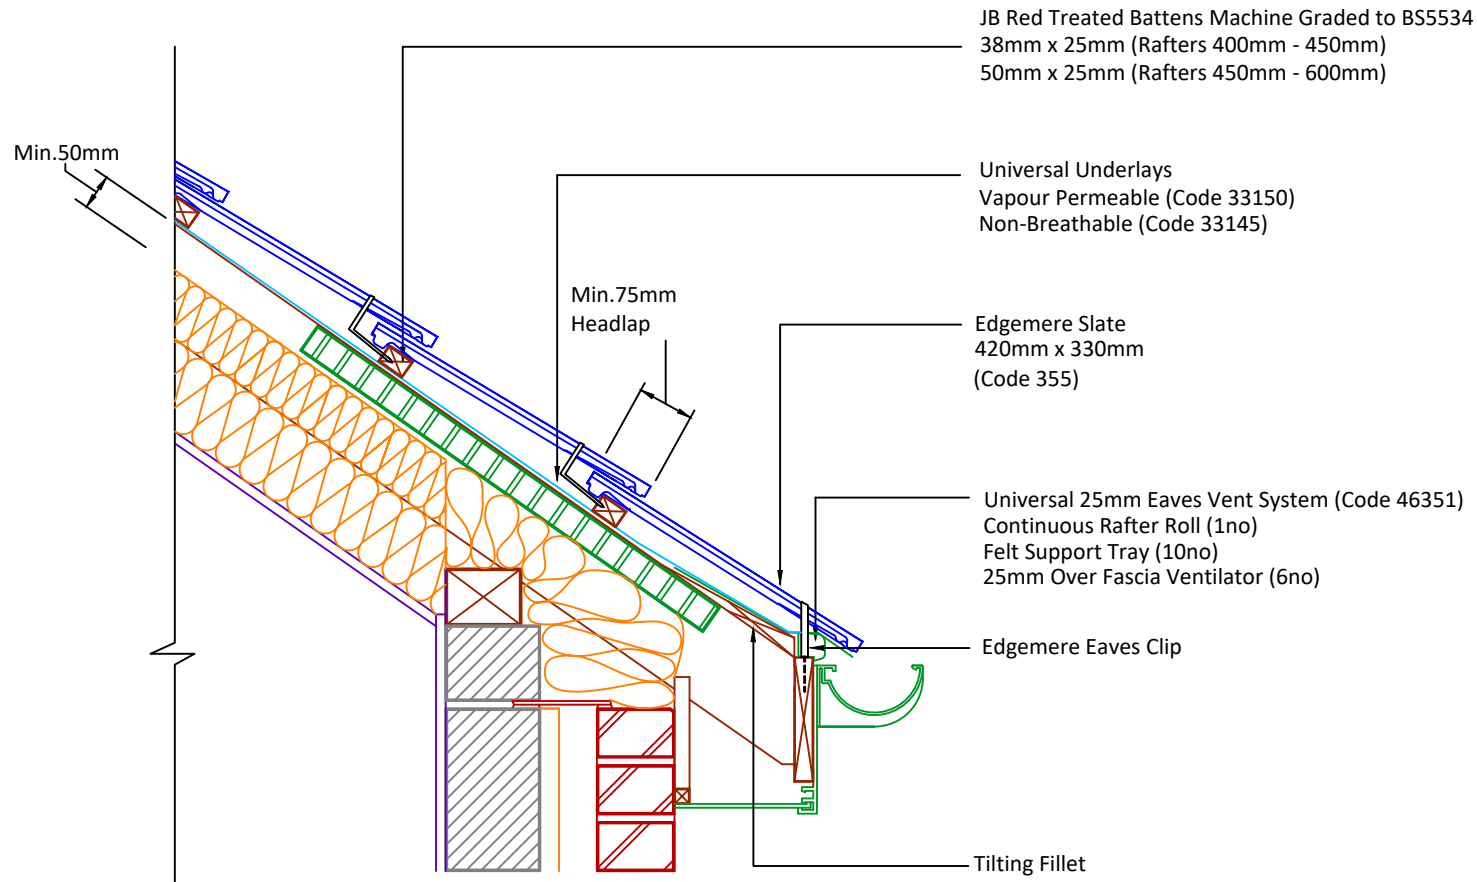

Edgemere Eave Clip & Nail Packs  
Code 30297 (100 No)

Continuous Rafter Roll (2x6  
metre)  
(Available for purchase  
separately)  
Code 46323

DRAWING NUMBER  
35235535

DRAWING REVISION  
B

DRAWING TITLE

Fascia Ventilated Eaves 25mm - Warm Roof

SCALE

1:10

Edgemere