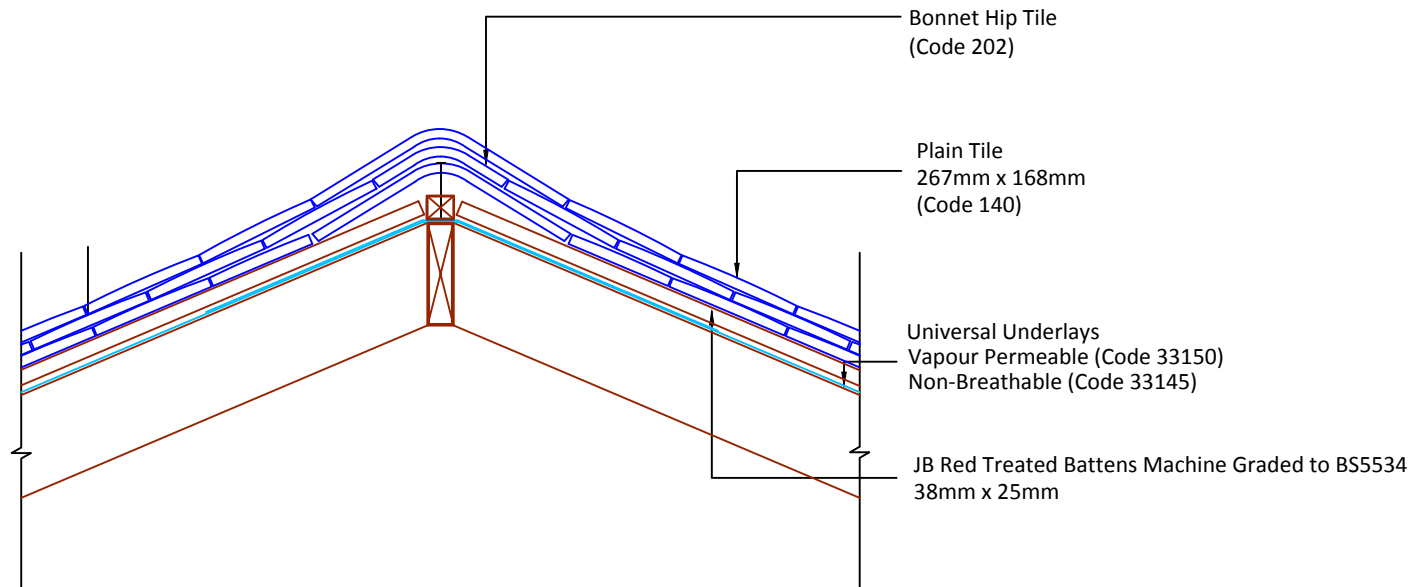

▲ Tilefix

▲ Specrite

▲ Estimator

▲ BIM

Visit marley.co.uk/technical-services for a full suite of online tools to help with your roof design, specification and fixing.

Feel free to talk to our experts at any time on 01283 722588.

Associated products & fixings

Plain Aluminium Nail Pack (500g)
(Code 30348)

DRAWING NUMBER

59514000

DRAWING REVISION

A

DRAWING TITLE

Bonnet Hip - 35°-50°

SCALE

1:10

Plain