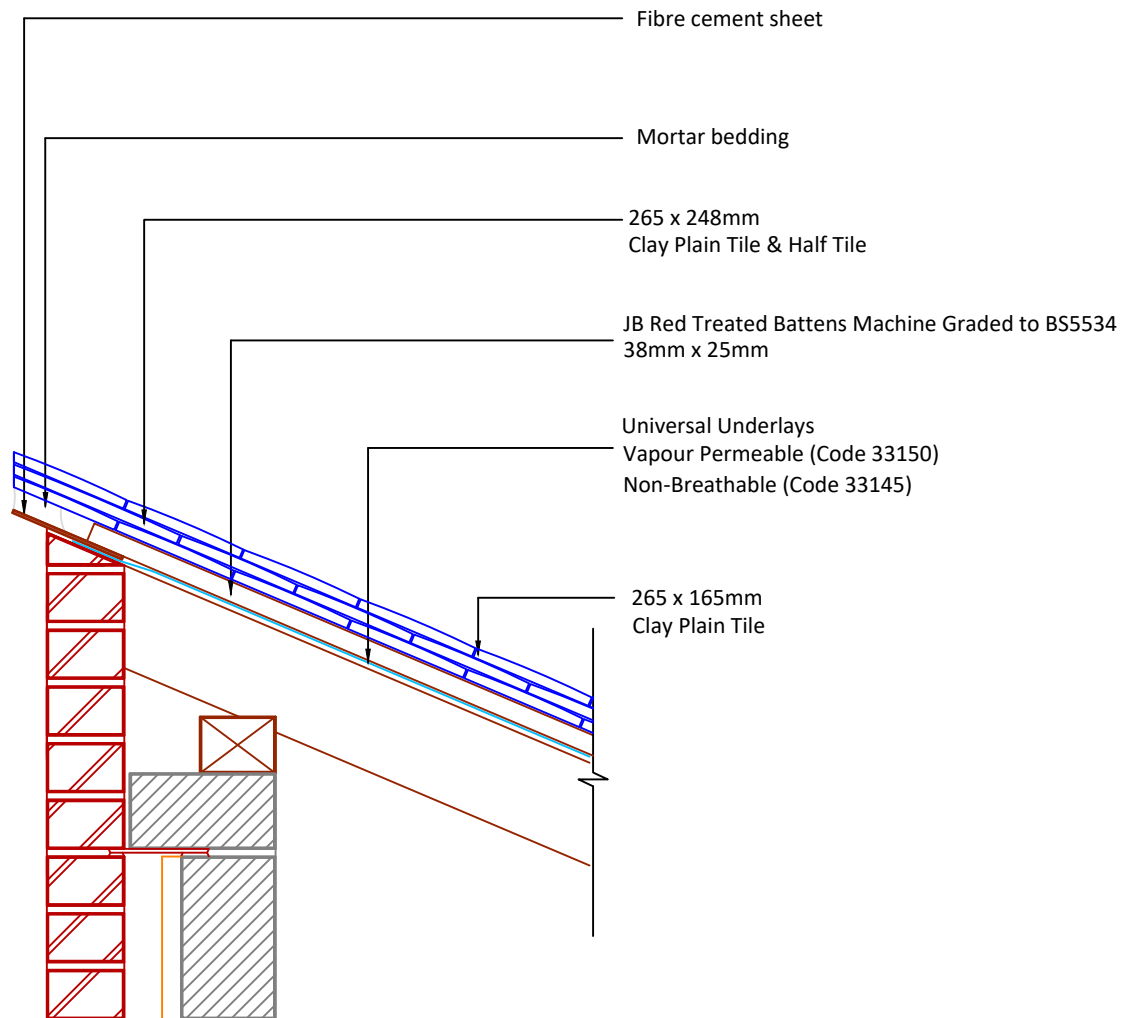

Tilefix Specrite
Estimator BIM

Visit marley.co.uk/technical-services for a full suite of online tools to help with your roof design, specification and fixing.

Feel free to talk to our experts at any time on 01283 722588.

Associated products & fixings

Plain Aluminium Nail Pack
Code 30348 (500g)

DRAWING NUMBER
443CPT00

DRAWING REVISION
A

DRAWING TITLE

Mortar Bedded Raking Verge with Bedded Fibre Cement Undercloak - LH

SCALE

1:10

Clay Plain