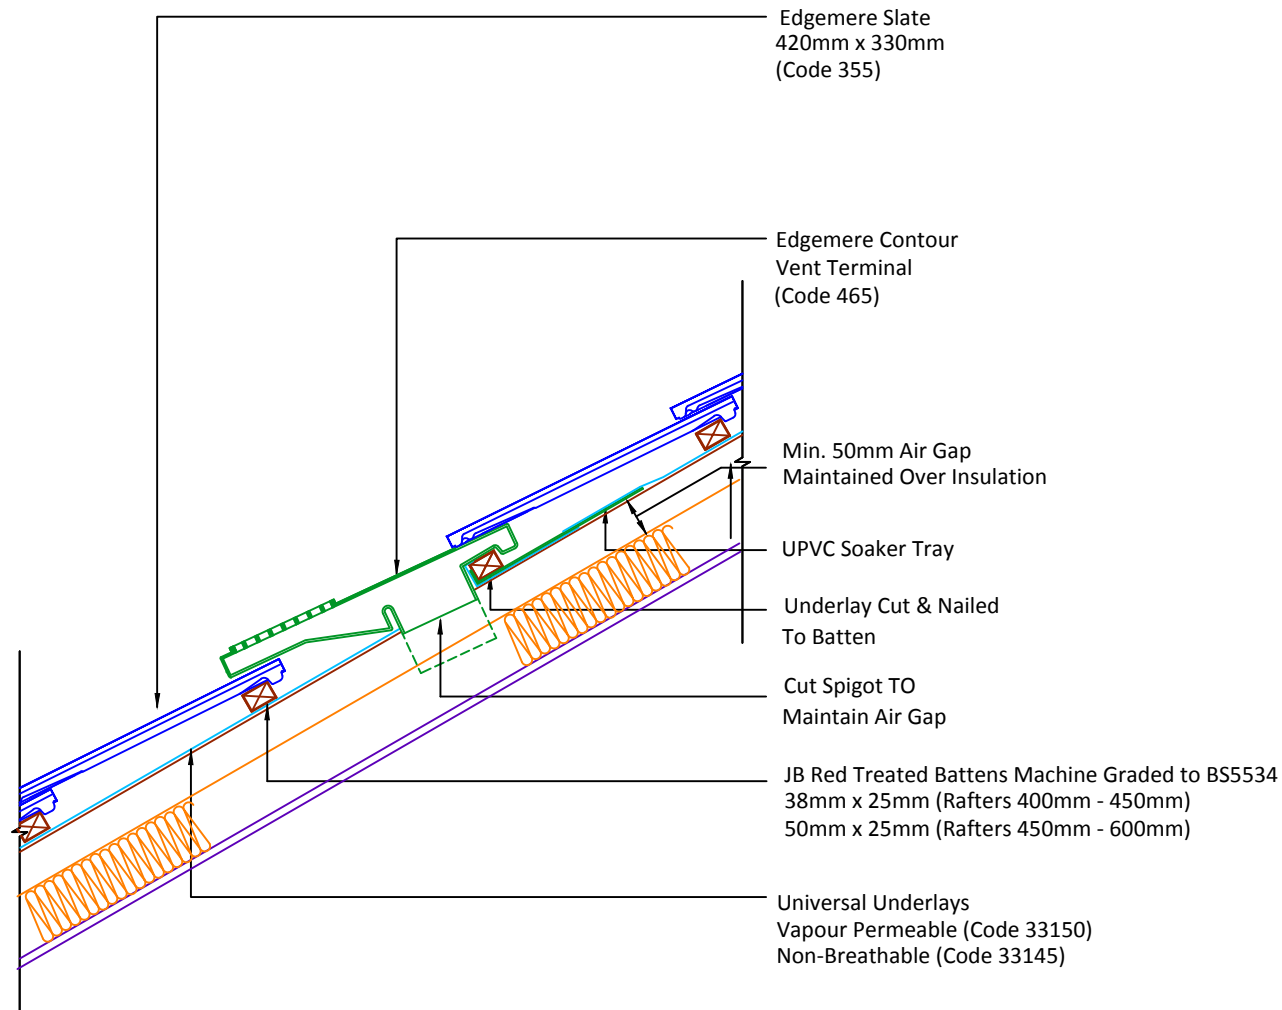

▲ Tilefix ▲ Specrite
▲ Estimator ▲ BIM

Visit marley.co.uk/technical-services
for a full suite of online tools to help with your
roof design, specification and fixing.

Feel free to talk to our experts at any time on
01283 722588.

Associated products & fixings

Edgemere Aluminium Nail Pack
Code 30398 (500g)

Edgemere SoloFix Tile Clips
Code 30441 (100 Pack)
Code 30431 (500 Pack)

DRAWING NUMBER
84735530

DRAWING REVISION
A

DRAWING TITLE

Roof Slope Ventilator Contour Vent - Warm Roof

SCALE

1:10

Edgemere