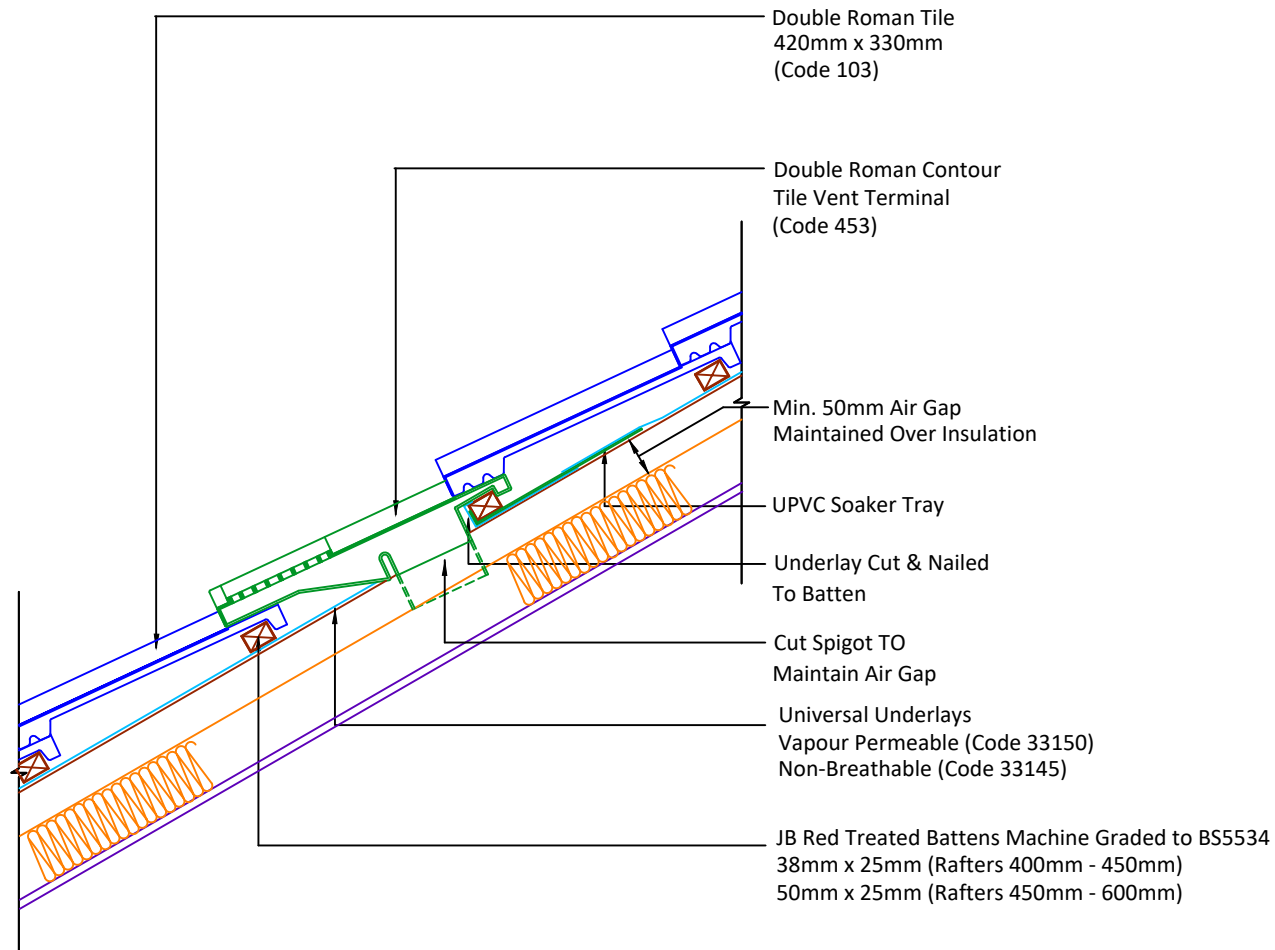

▲ Tilefix ▲ Specrite
▲ Estimator ▲ BIM

Visit marley.co.uk/technical-services for a full suite of online tools to help with your roof design, specification and fixing.

Feel free to talk to our experts at any time on 01283 722588.

Associated products & fixings

Double Roman Aluminium Nail Pack
Code 30351 (500g)

Double Roman SoloFix Tile Clips
Code 30443 (100 Pack)
Code 30433 (500 Pack)

DRAWING NUMBER
84710330

DRAWING REVISION
A

DRAWING TITLE

Roof Slope Ventilator Contour Vent - Warm Roof

SCALE

1:10

Double
Roman