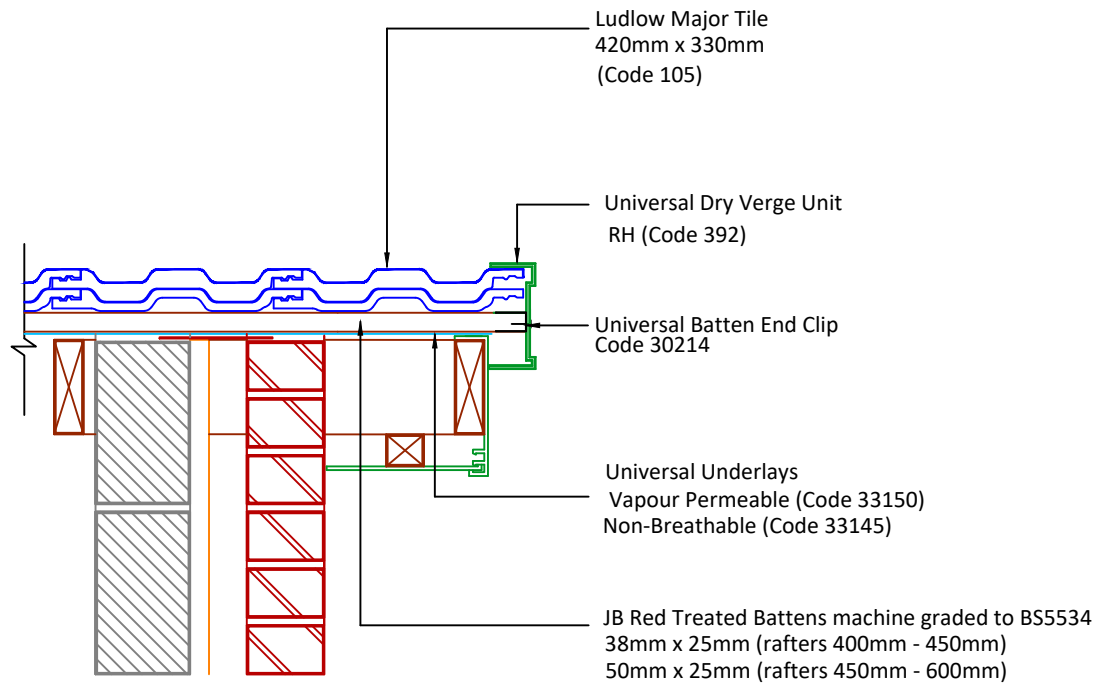

▲ Tilefix ▲ Specrite
▲ Estimator ▲ BIM

Visit marley.co.uk/technical-services
for a full suite of online tools to help with your
roof design, specification and fixing.

Feel free to talk to our experts at any time on
01283 722588.

Associated products & fixings

Ludlow Major Aluminium Nail
Pack
Code 30371 (500g)

Ludlow Major SoloFix Tile Clips
Code 30440 (100 Pack)
Code 30430 (500 Pack)

Universal Batten End Clips
Code 30214 (56 Pack)

Universal Dry Verge Fixing Kit
Code 53931

DRAWING NUMBER
41210500

DRAWING REVISION
B

DRAWING TITLE

Universal Dry Verge to Bargeboard RH

SCALE

1:10

Ludlow
Major