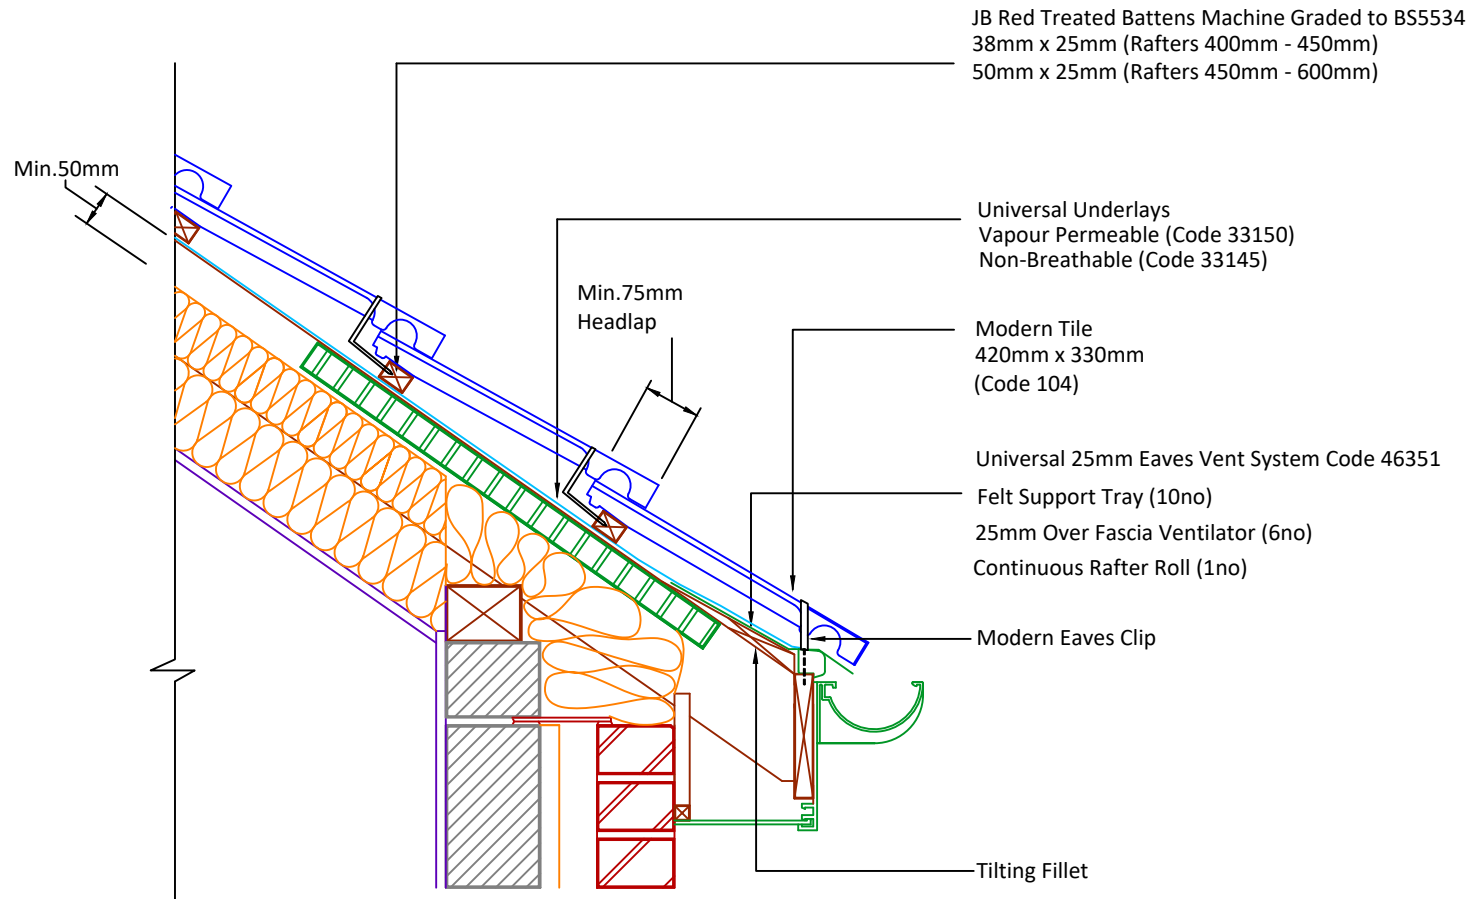

▲ Tilefix ▲ Specrite

▲ Estimator ▲ BIM

Visit marley.co.uk/technical-services for a full suite of online tools to help with your roof design, specification and fixing.

Feel free to talk to our experts at any time on 01283 722588.

Associated products & fixings
Modern Aluminium Nail Pack
Code 30350 (500g)

Modern SoloFix Tile Clips
Code 30440 (100 Pack)
Code 30430 (500 Pack)

Modern Eave Clip & Nail
Packs
Code 30273 (100 No)

Continuous Rafter Roll (2x6
metre)
(Available for purchase
separately)
Code 46323

DRAWING NUMBER
35210435

DRAWING REVISION
B

DRAWING TITLE

Fascia Ventilated Eaves 25mm - Warm Roof

SCALE

1:10

Modern