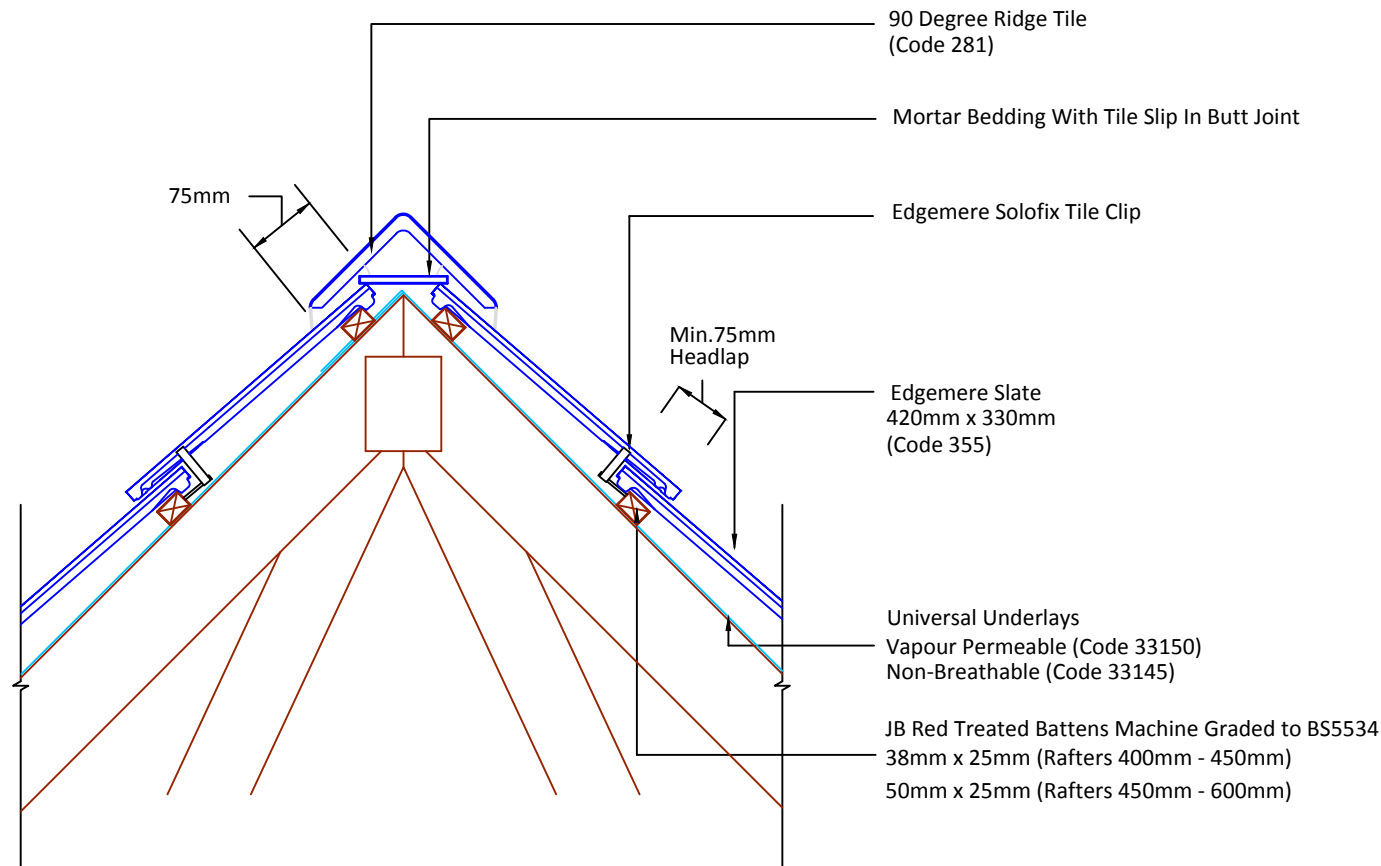

▲ Tilefix ▲ Specrite

▲ Estimator ▲ BIM

Visit marley.co.uk/technical-services for a full suite of online tools to help with your roof design, specification and fixing.

Feel free to talk to our experts at any time on 01283 722588.

Associated products & fixings

Edgemere Aluminium Nail Pack
Code 30398 (500g)

Edgemere SoloFix Tile Clips
Code 30441 (100 Pack)
Code 30431 (500 Pack)

DRAWING NUMBER
74735545

DRAWING TITLE

Mortar Bedded Ridge - 90° Angle

SCALE

1:10

DRAWING REVISION
A

Edgemere