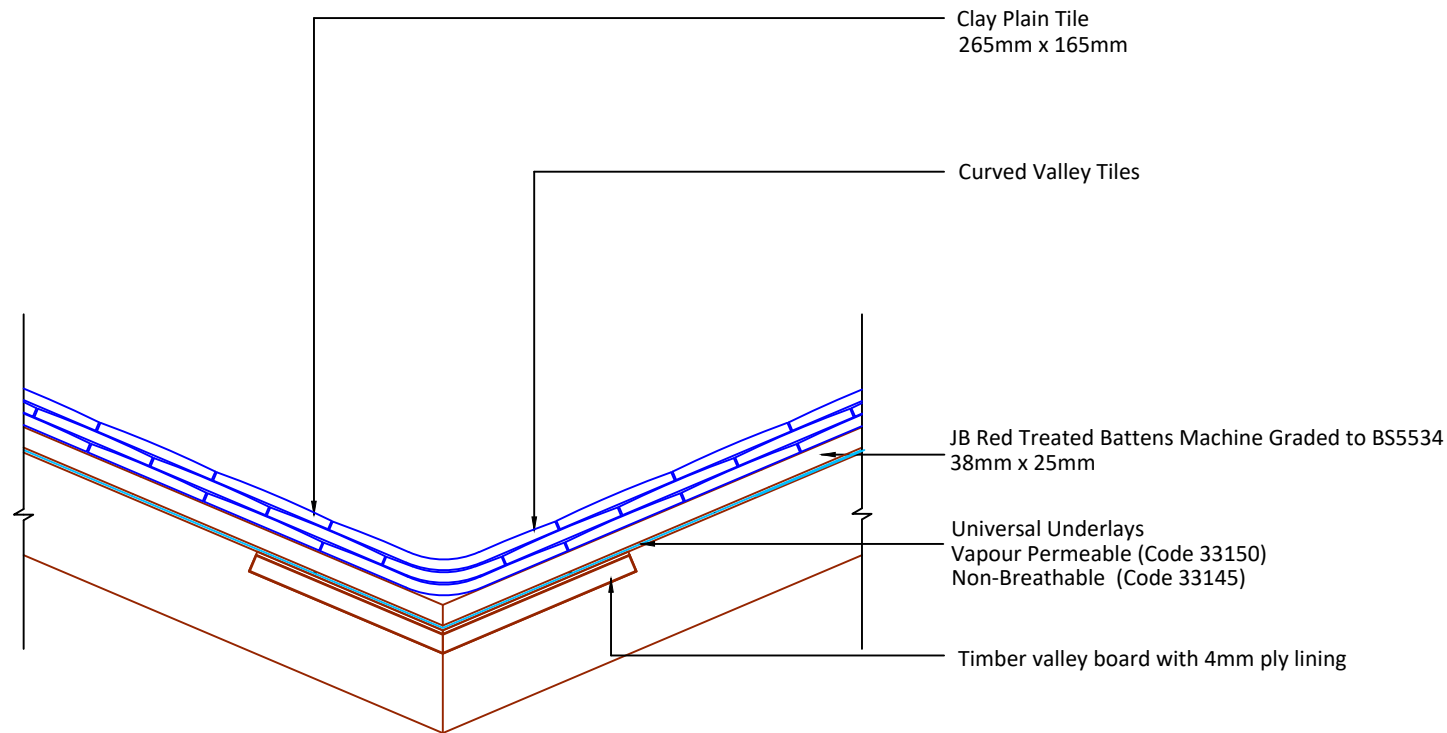

- ▲ Tilefix
- ▲ Specrite
- ▲ Estimator
- ▲ BIM

Visit marley.co.uk/technical-services for a full suite of online tools to help with your roof design, specification and fixing.

Feel free to talk to our experts at any time on 01283 722588.

Associated products & fixings

DRAWING NUMBER

630CPT00

DRAWING REVISION

A

DRAWING TITLE

Curved Tile Valley - 35°-45° Roof Pitch

SCALE