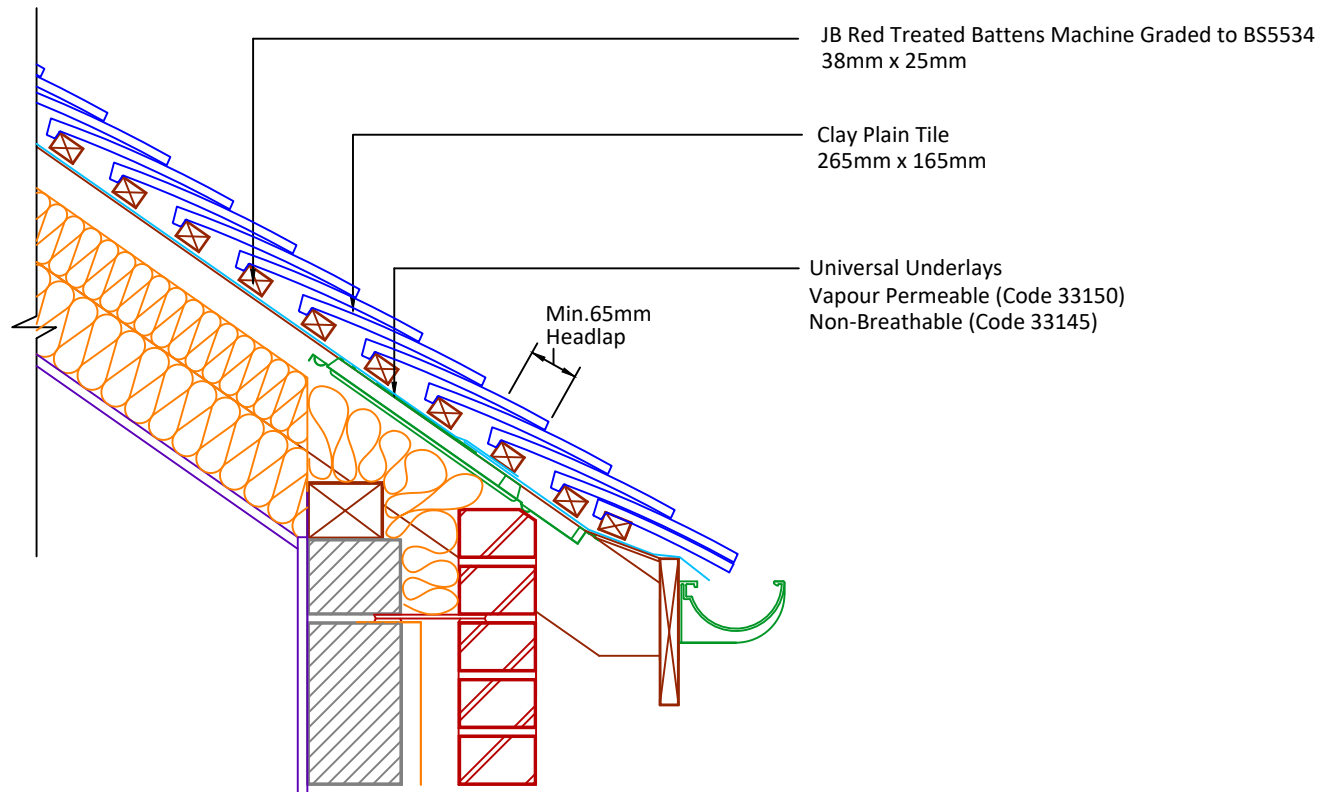

Associated products & fixings

Plain Aluminium Nail Pack
Code 30348 (500g)

Continuous Rafter Roll (2x6 metre)
(Available for purchase separately)
Code 46323

DRAWING NUMBER
360CPT35

DRAWING REVISION
A

DRAWING TITLE

25mm Open Ventilated Eaves

SCALE

1:10

Clay Plain