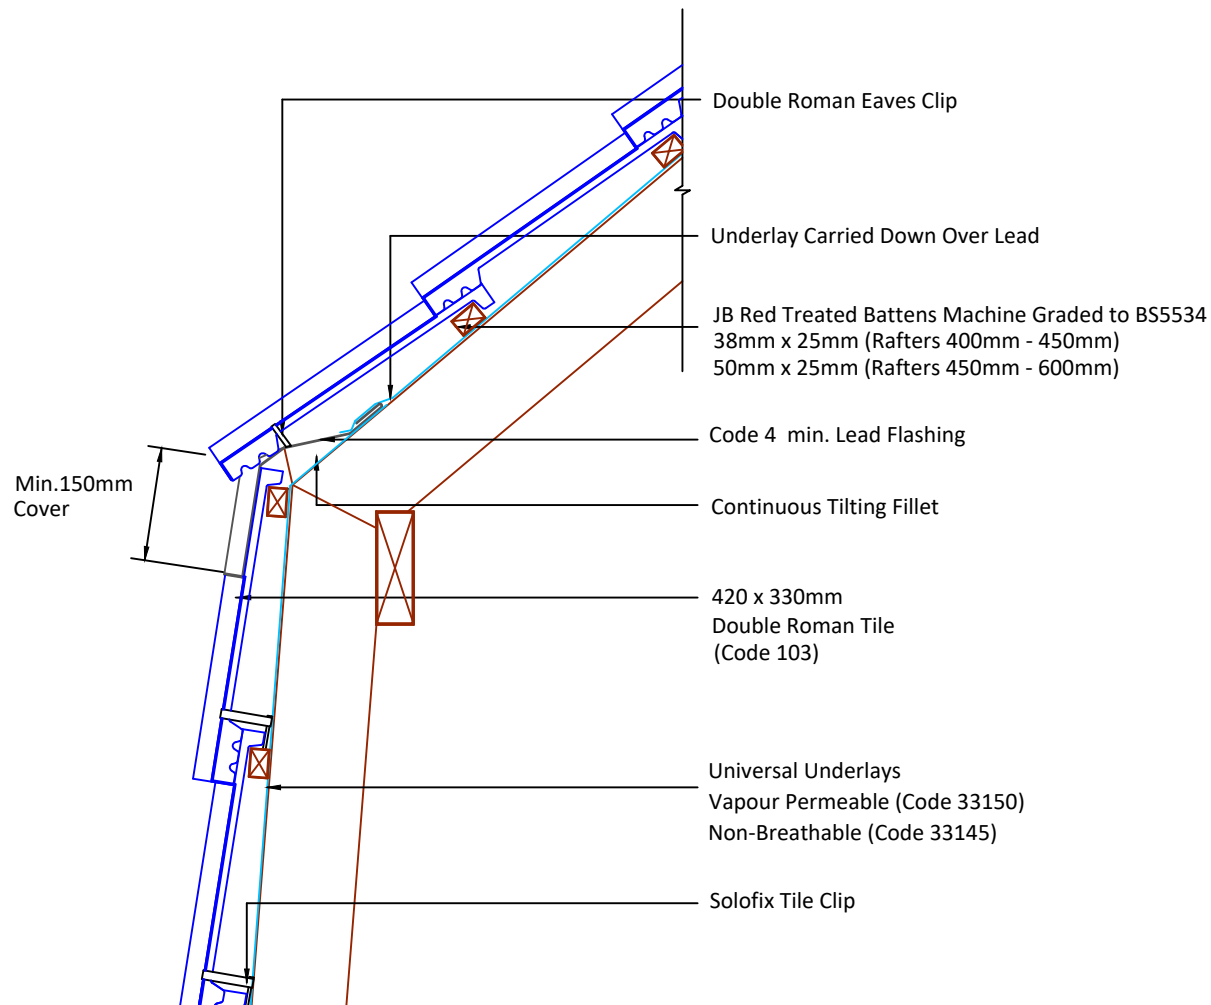

▲ Tilefix    ▲ Specrite

▲ Estimator    ▲ BIM

Visit [marley.co.uk/technical-services](http://marley.co.uk/technical-services) for a full suite of online tools to help with your roof design, specification and fixing.

Feel free to talk to our experts at any time on 01283 722588.

Associated products & fixings

DRAWING NUMBER

DRAWING TITLE

SCALE

DRAWING REVISION

A

1:10

Double  
Roman