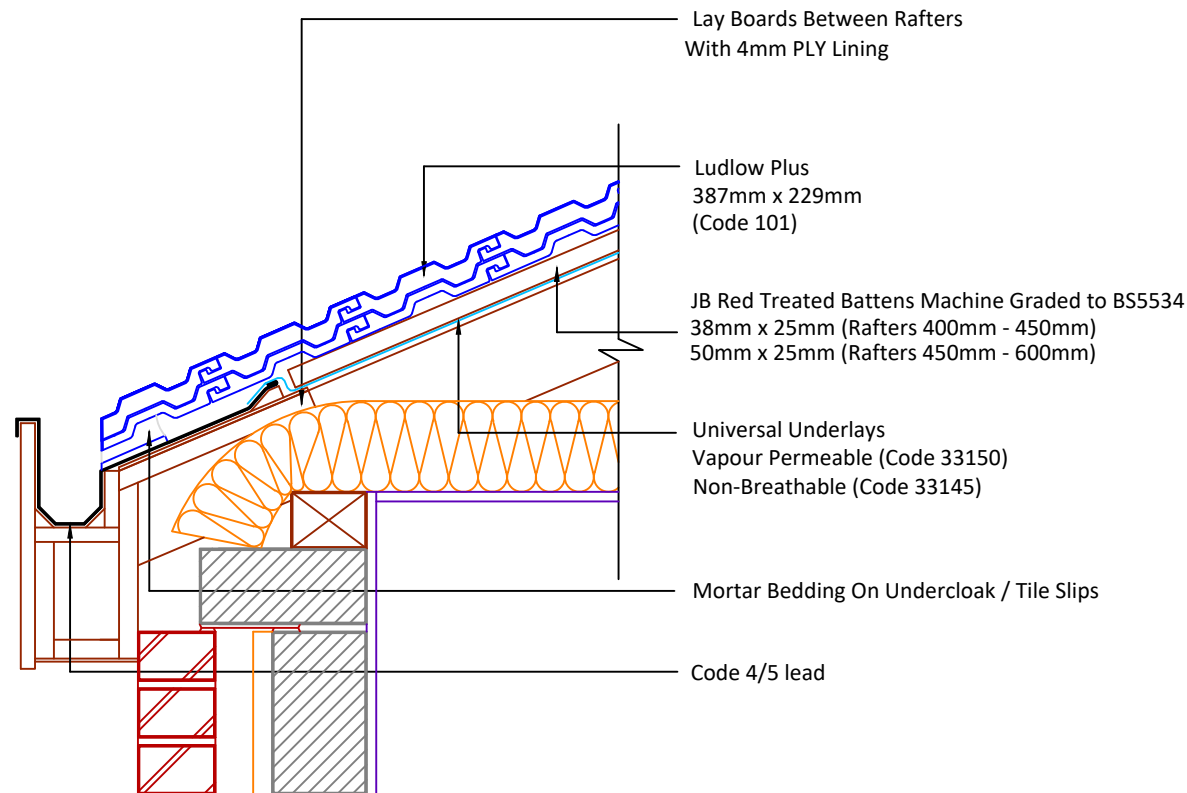

Tilefix Specrite

Estimator BIM

Visit marley.co.uk/technical-services for a full suite of online tools to help with your roof design, specification and fixing.

Feel free to talk to our experts at any time on 01283 722588.

Associated products & fixings

Ludlow Plus Aluminium Nail Pack
Code 30350 (500g)

Ludlow Plus SoloFix Tile Clips
Code 30440 (100 Pack)
Code 30430 (500 Pack)

Ludlow Plus Eave Clip & Nail Packs
Code 30277 (100 No)

Continuous Rafter Roll (2x6 metre)
(Available for purchase separately)
Code 46323

DRAWING NUMBER
37510100

DRAWING REVISION
A

DRAWING TITLE

Unventilated Raking Eaves - LH

SCALE

1:10

Ludlow
Plus