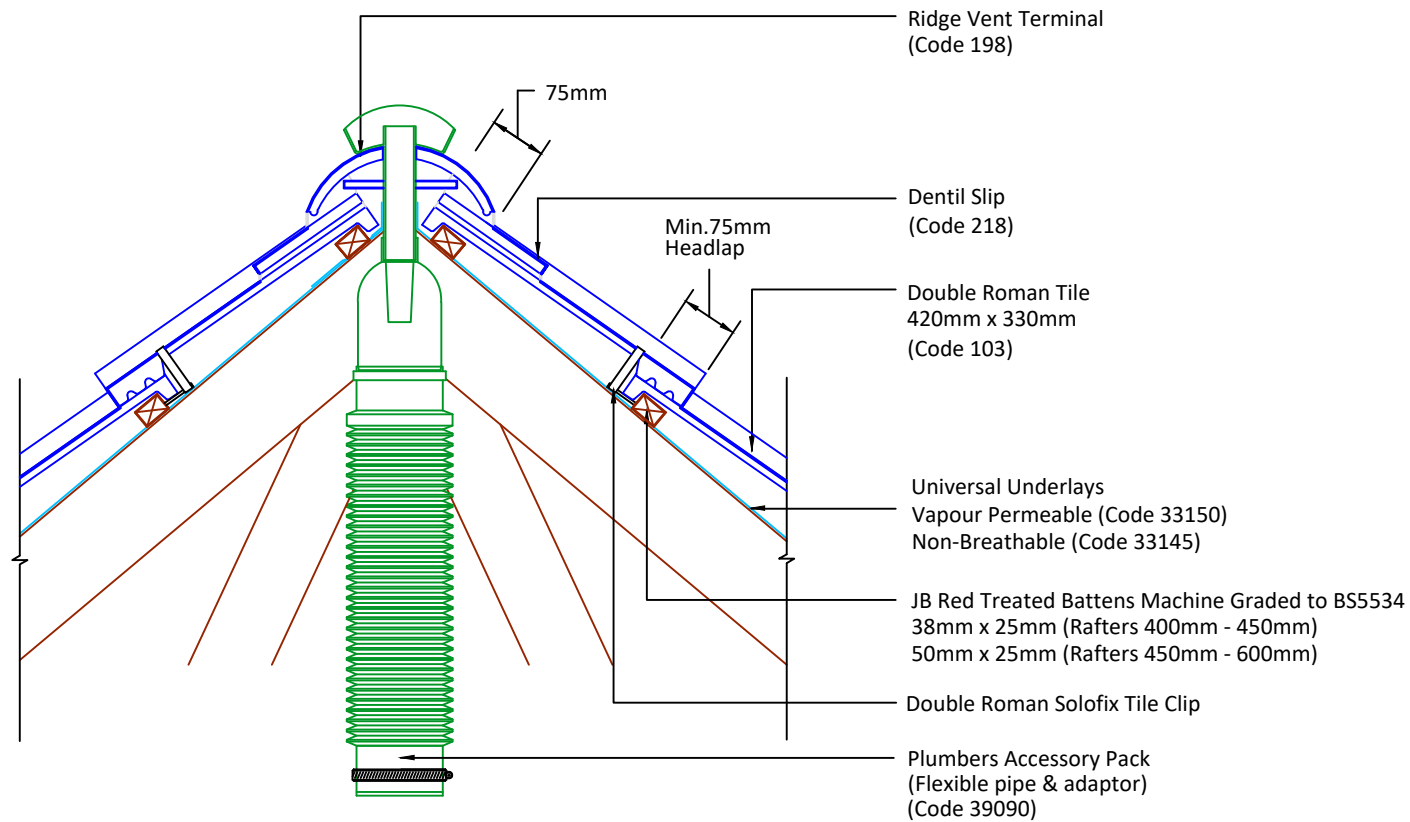

Tilefix Specrite

Estimator BIM

Visit marley.co.uk/technical-services for a full suite of online tools to help with your roof design, specification and fixing.

Feel free to talk to our experts at any time on 01283 722588.

Associated products & fixings

Double Roman Aluminium Nail Pack
Code 30351 (500g)

Double Roman SoloFix Tile Clips
Code 30443 (100 Pack)
Code 30433 (500 Pack)

DRAWING NUMBER

86210340

DRAWING REVISION

A

DRAWING TITLE

Extract Ventilation - Mortar Bedded

SCALE

1:10

Double Roman