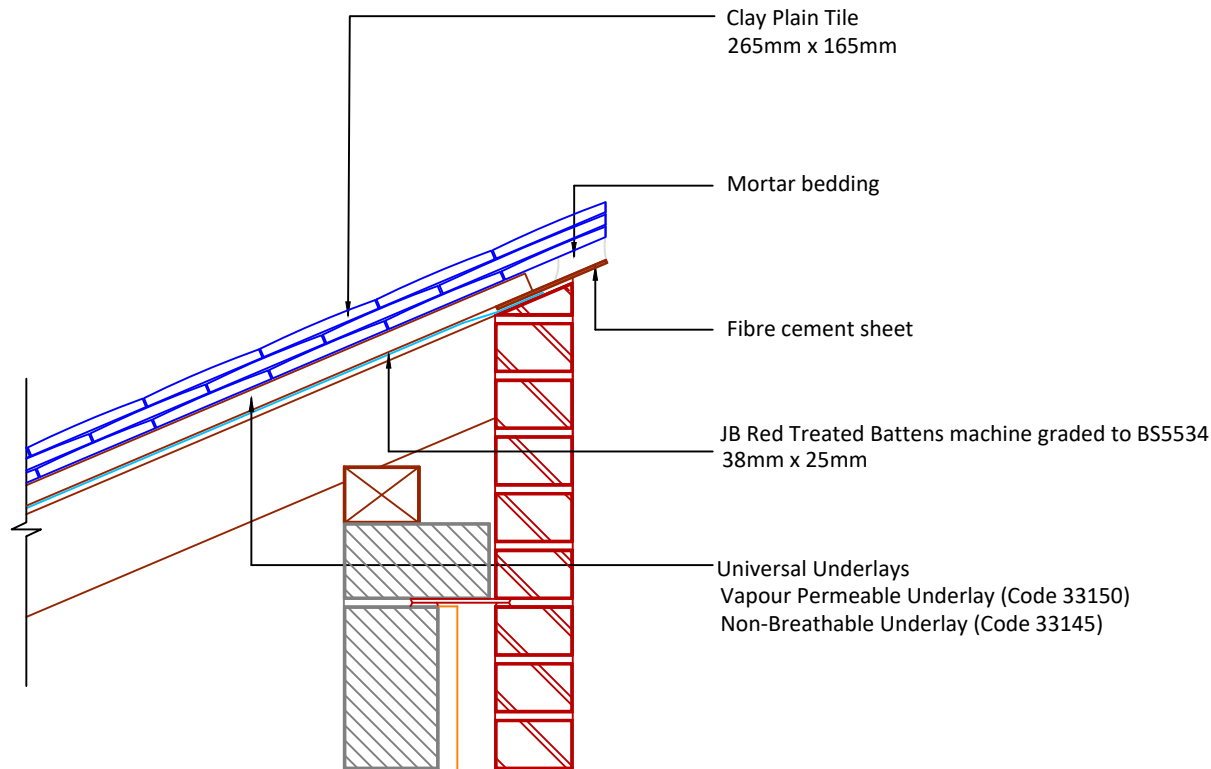

▲ Tilefix ▲ Specrite
▲ Estimator ▲ BIM

Visit marley.co.uk/technical-services for a full suite of online tools to help with your roof design, specification and fixing.

Feel free to talk to our experts at any time on 01283 722588.

Associated products & fixings

Plain Aluminium Nail Pack
Code 30348 (500g)

DRAWING NUMBER
444CPT00

DRAWING REVISION
A

DRAWING TITLE

Mortar Bedded Raking Verge with Bedded Fibre Cement Undercloak - RH

SCALE

1:10