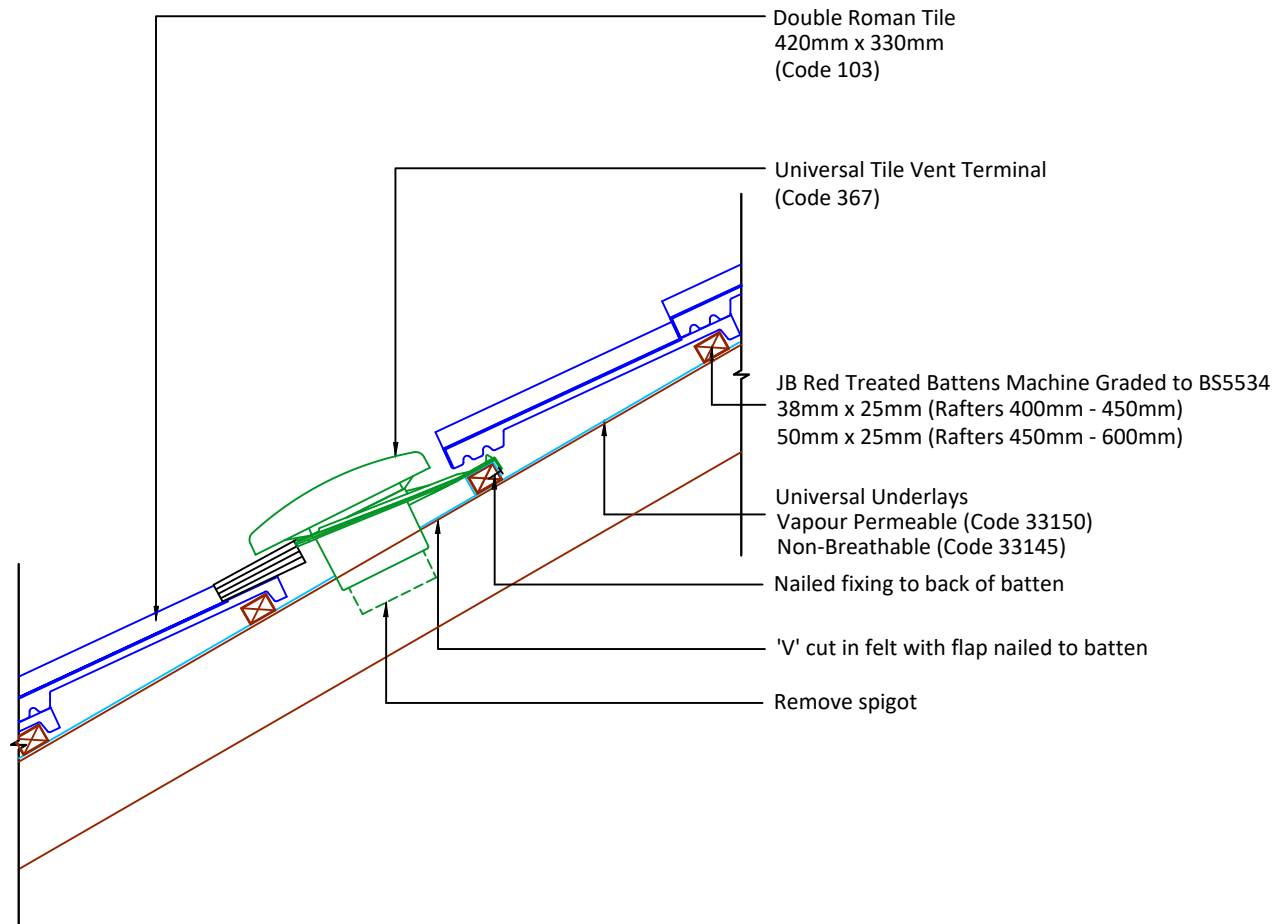

▲ Tilefix ▲ Specrite
▲ Estimator ▲ BIM

Visit marley.co.uk/technical-services for a full suite of online tools to help with your roof design, specification and fixing.

Feel free to talk to our experts at any time on 01283 722588.

Associated products & fixings
Double Roman Aluminium Nail Pack
Code 30351 (500g)

Double Roman SoloFix Tile Clips
Code 30443 (100 Pack)
Code 30433 (500 Pack)

DRAWING NUMBER
83010330

DRAWING REVISION
A

DRAWING TITLE

Roof Slope Ventilator Universal Tile Vent Terminal - Cold Roof

SCALE

1:10

Double
Roman