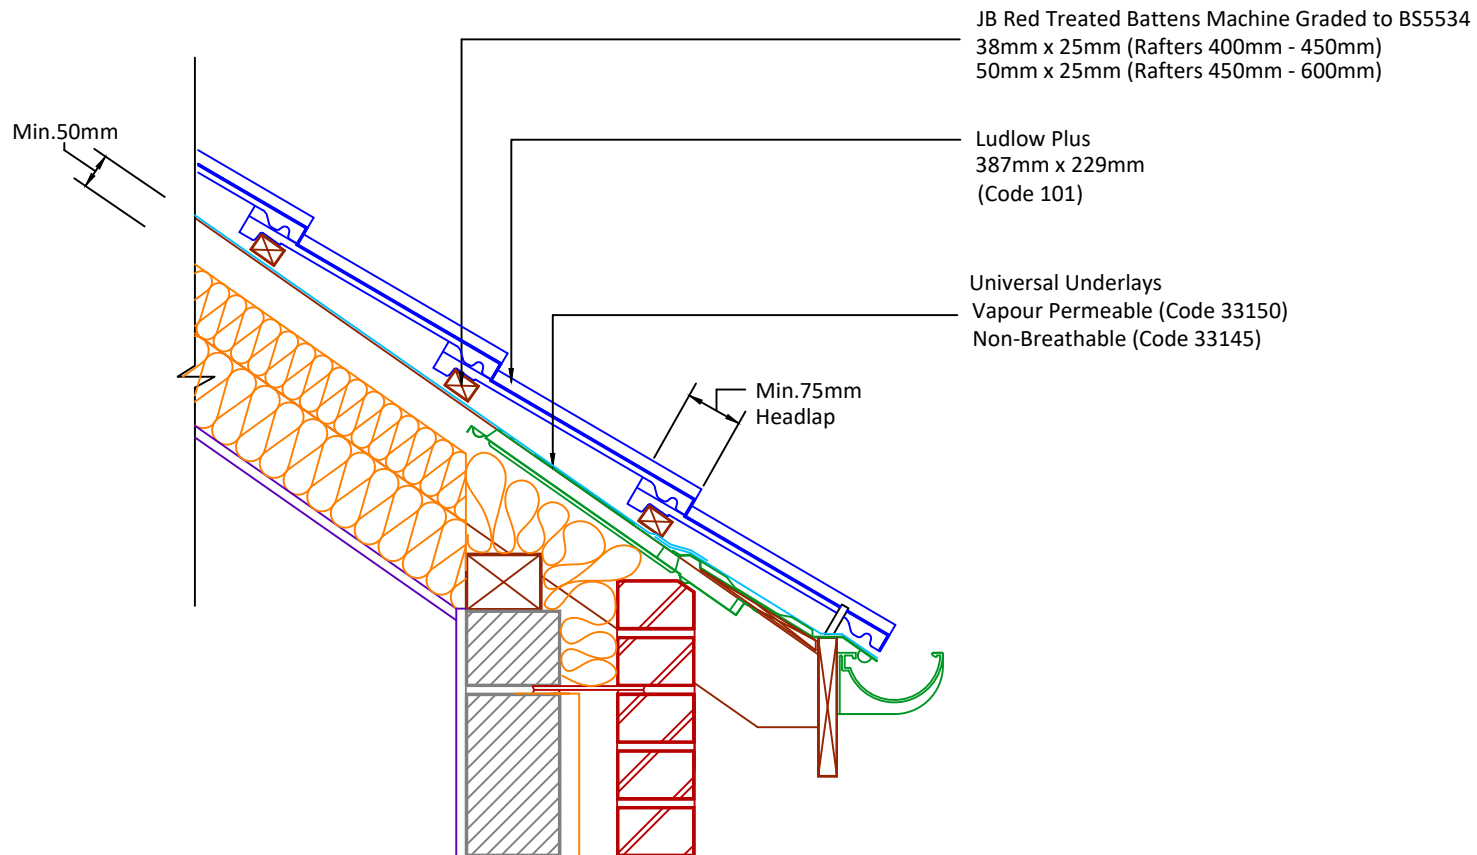

▲ Tilefix ▲ Specrite

▲ Estimator ▲ BIM

Visit marley.co.uk/technical-services for a full suite of online tools to help with your roof design, specification and fixing.

Feel free to talk to our experts at any time on 01283 722588.

Associated products & fixings

Ludlow Plus Aluminium Nail Pack
Code 30350 (500g)

Ludlow Plus SoloFix Tile Clips
Code 30440 (100 Pack)
Code 30430 (500 Pack)

Ludlow Plus Eave Clip & Nail Packs
Code 30277 (100 No)

Continuous Rafter Roll (2x6 metre)
(Available for purchase separately)
Code 46323

DRAWING NUMBER
36010135

DRAWING REVISION
A

DRAWING TITLE

25mm Open Ventilated Eaves

SCALE

1:10

Ludlow
Plus