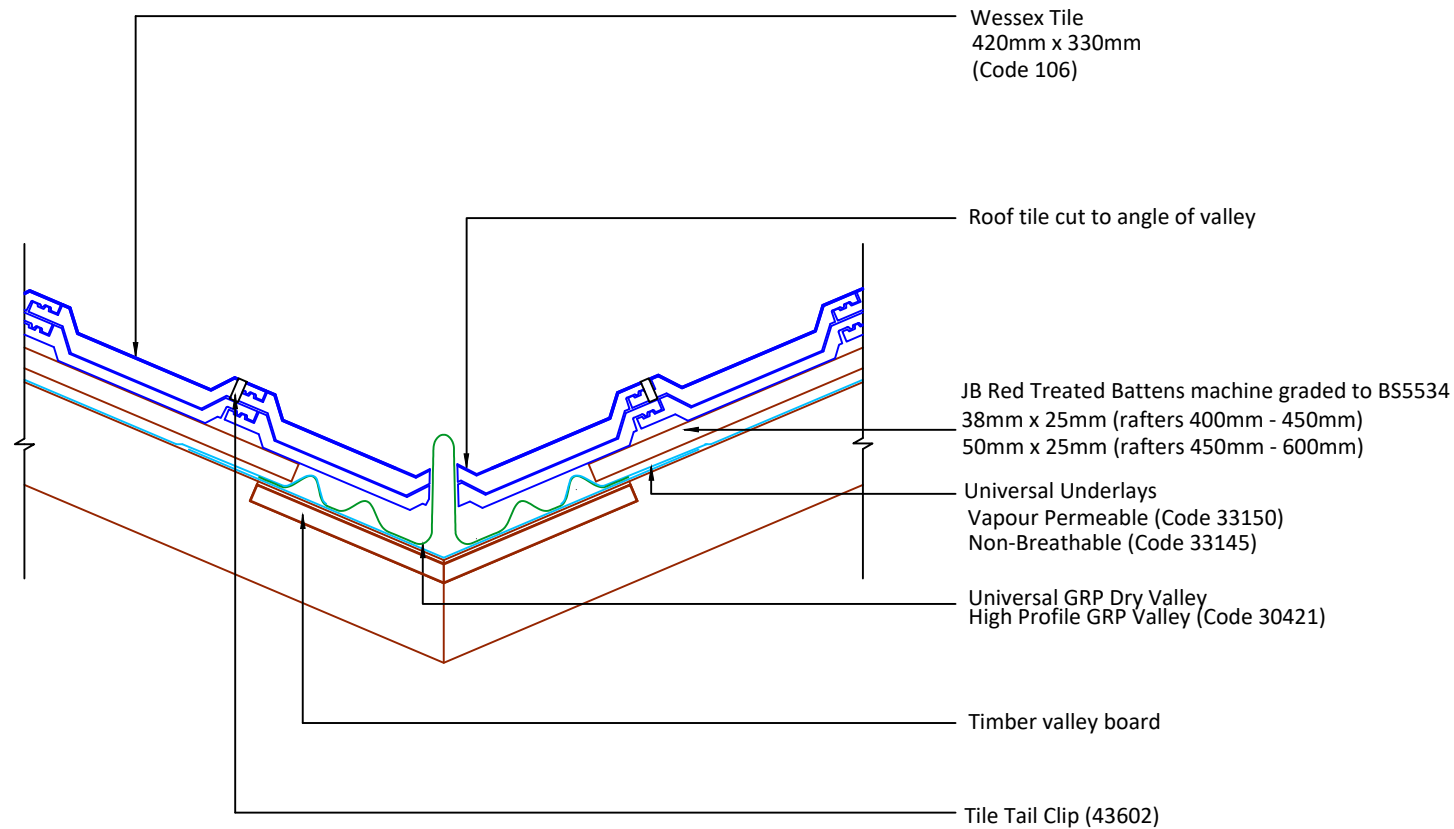

Tilefix

Specrite

Estimator

BIM

Visit marley.co.uk/technical-services for a full suite of online tools to help with your roof design, specification and fixing.

Feel free to talk to our experts at any time on 01283 722588.

Associated products & fixings

Wessex SoloFix Tile Clips
Code 30442 (100 Pack)
Code 30432 (500 Pack)

Tile Head Clip
Code 43604 (20 Pack)

Tile Tail Clip
Code 43602 (20 Pack)

DRAWING NUMBER
60610600

DRAWING REVISION
B

DRAWING TITLE

GRP Dry Valley High Profile

SCALE

1:10

Wessex