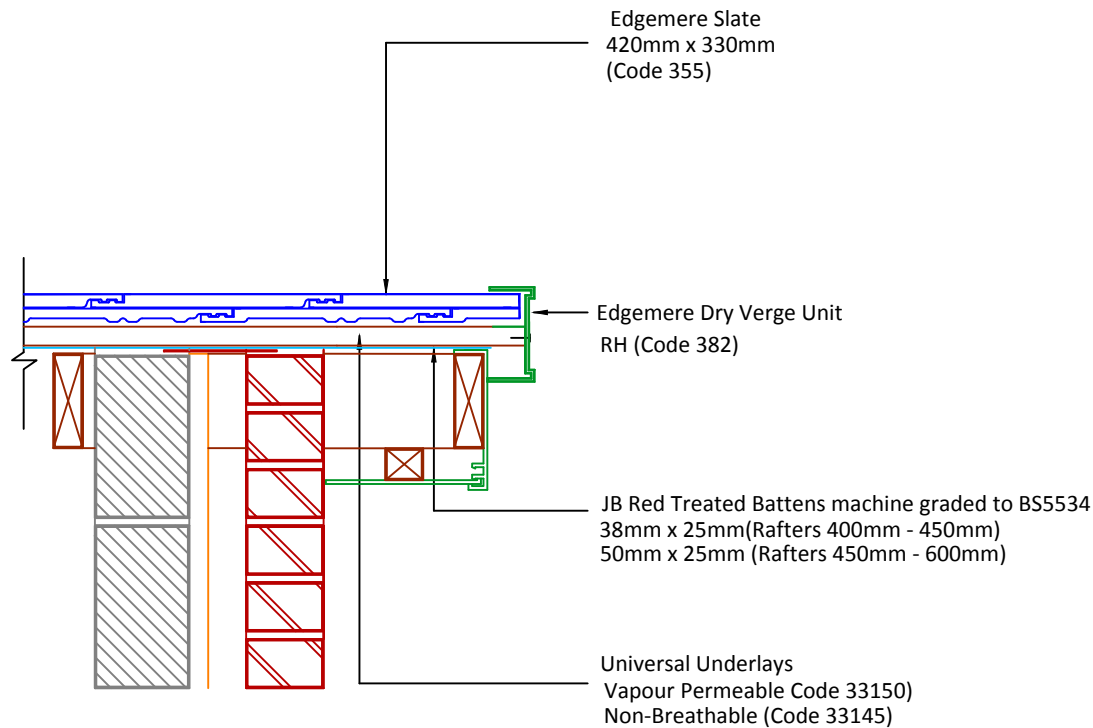

Feel free to talk to our experts at any time on 01283 722588.

Associated products & fixings

Edgemere Aluminium Nail Pack  
Code 30398 (500g)

Edgemere SoloFix Tile Clips  
Code 30441 (100 Pack)  
Code 30431 (500 Pack)

Edgemere RH Verge Clip &  
Nail Pack  
Code 30263 (50 Pack)

Edgemere LH Verge Clip &  
Nail Pack  
Code 30263 (50 Pack)

DRAWING NUMBER  
41235500

DRAWING REVISION  
A

DRAWING TITLE

Edgemere Dry Verge to Bargeboard - RH

SCALE

1:10

Edgemere