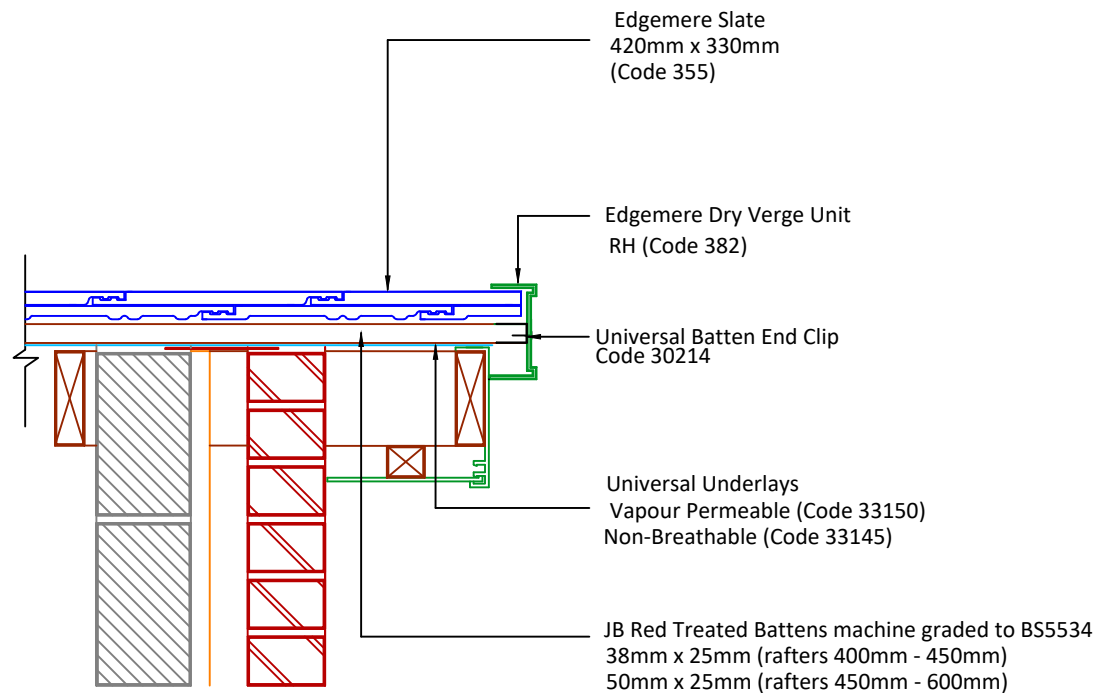

▲ Tilefix ▲ Specrite

▲ Estimator ▲ BIM

Visit marley.co.uk/technical-services for a full suite of online tools to help with your roof design, specification and fixing.

Feel free to talk to our experts at any time on 01283 722588.

Associated products & fixings

Edgemere Aluminium Nail Pack
Code 30398 (500g)

Edgemere SoloFix Tile Clips
Code 30441 (100 Pack)
Code 30431 (500 Pack)

Universal Batten End Clips
Code 30214 (56 Pack)

Edgemere Dry Verge Starter Kit
Code 53830

DRAWING NUMBER
41235500

DRAWING REVISION
B

DRAWING TITLE

Edgemere Dry Verge to Bargeboard - RH

SCALE

1:10

Edgemere