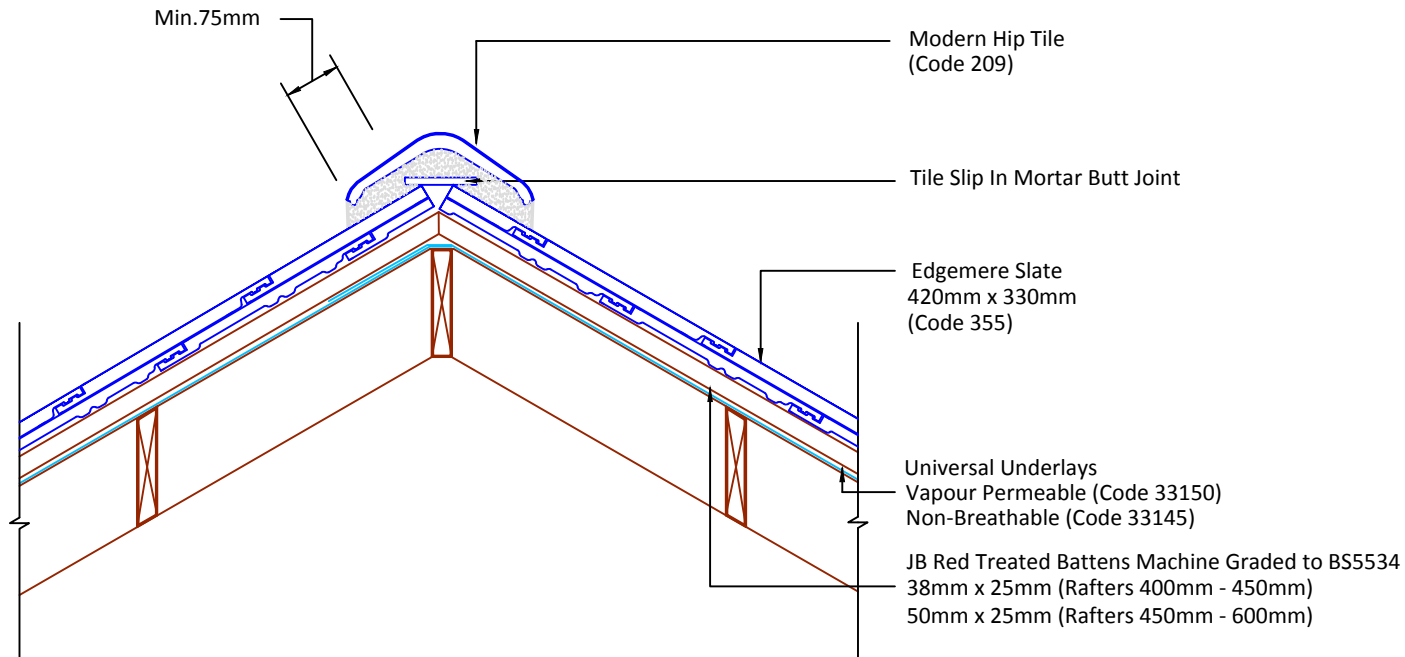

▲ Tilefix ▲ Specrite

▲ Estimator ▲ BIM

Visit marley.co.uk/technical-services for a full suite of online tools to help with your roof design, specification and fixing.

Feel free to talk to our experts at any time on 01283 722588.

Associated products & fixings

Edgemere Aluminium Nail Pack
Code 30398 (500g)

Edgemere SoloFix Tile Clips
Code 30441 (100 Pack)
Code 30431 (500 Pack)

DRAWING NUMBER
55135500

DRAWING TITLE

Mortar Bedded Hip - Modern

SCALE

1:10

Edgemere

DRAWING REVISION
A