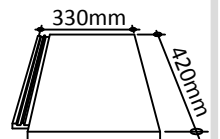

DRAWING NUMBER
55135500

DRAWING TITLE

Mortar Bedded Hip - Modern

SCALE

1:10

Edgemere