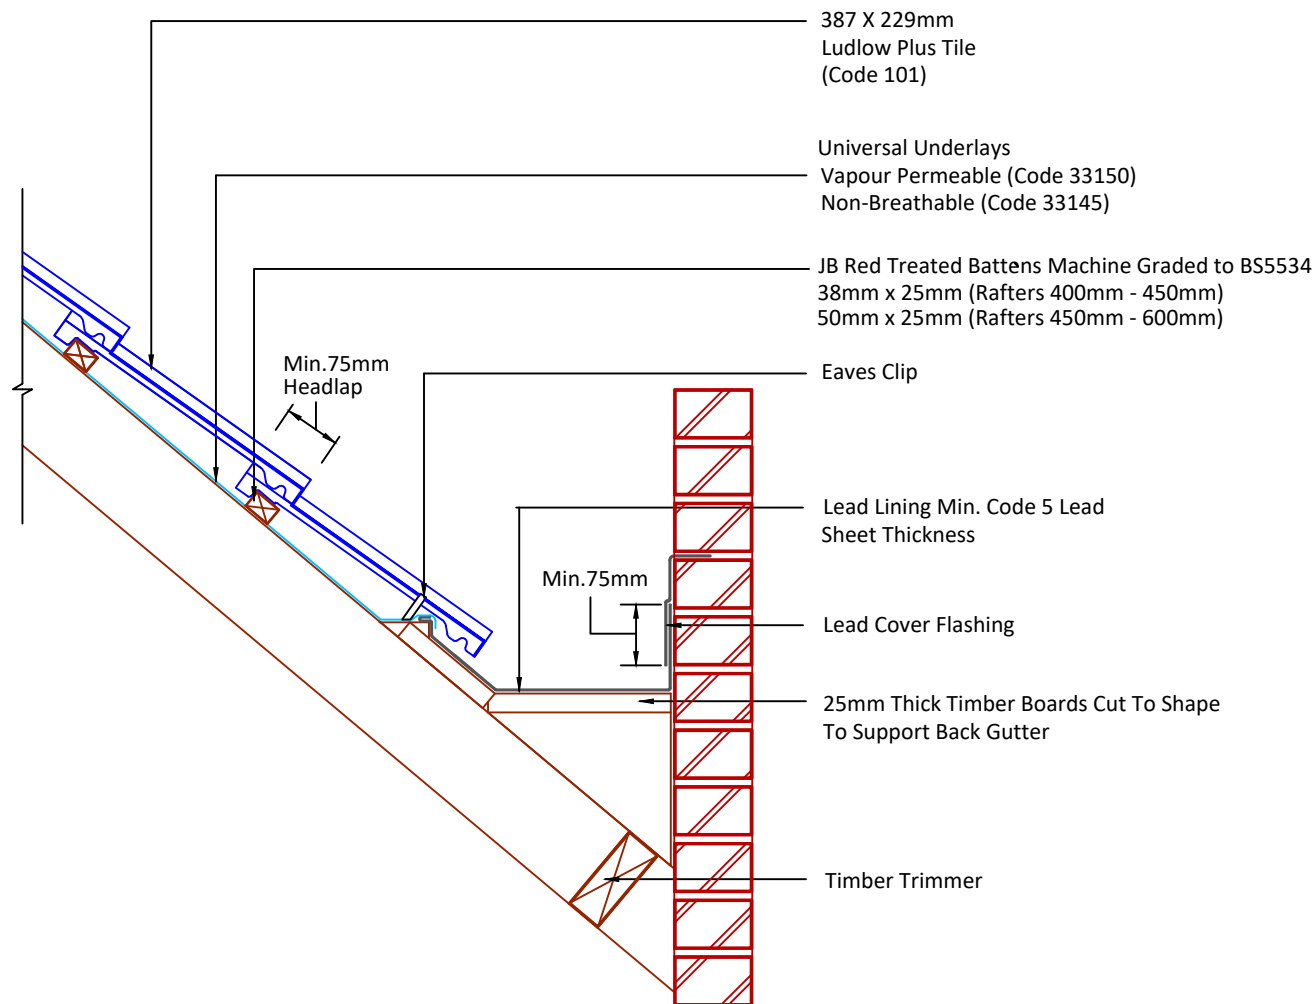

Ludlow Plus Aluminium Nail Pack
Code 30350 (500g)

Ludlow Plus SoloFix Tile Clips
Code 30440 (100 Pack)
Code 30430 (500 Pack)

DRAWING NUMBER

66510140

DRAWING TITLE

Lead Back Gutter

SCALE

1:10

DRAWING REVISION

A

Ludlow Plus