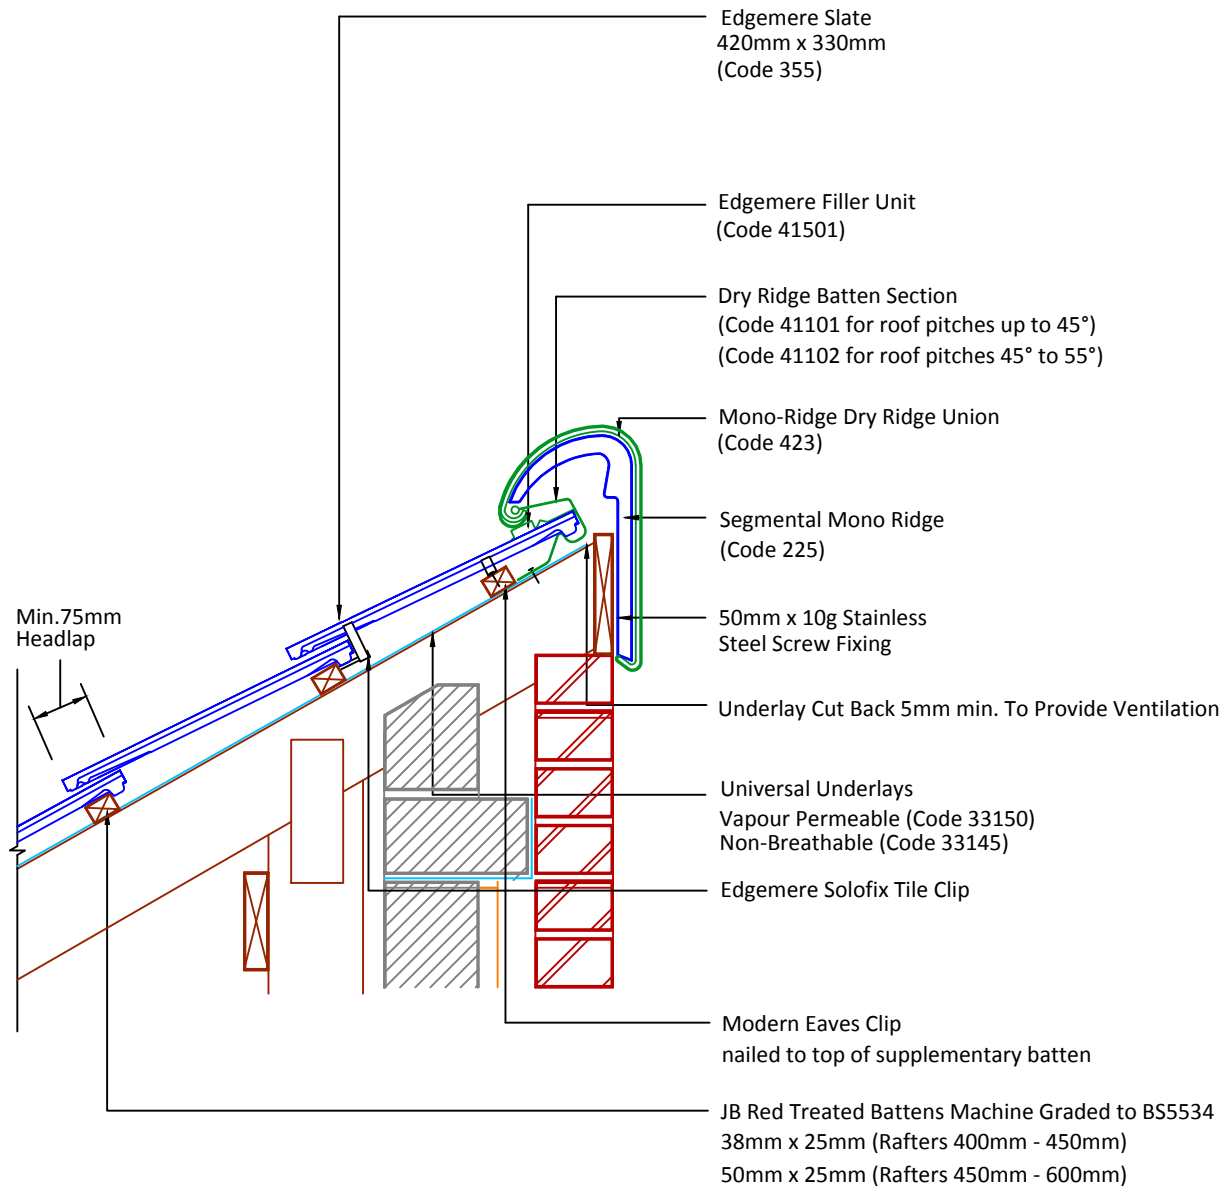

▲ Tilefix    ▲ Specrite

▲ Estimator    ▲ BIM

Visit [marley.co.uk/technical-services](http://marley.co.uk/technical-services) for a full suite of online tools to help with your roof design, specification and fixing.

Feel free to talk to our experts at any time on 01283 722588.

Associated products & fixings

Edgemere Aluminium Nail Pack  
Code 30398 (500g)

Edgemere SoloFix Tile Clips  
Code 30441 (100 Pack)  
Code 30431 (500 Pack)

DRAWING NUMBER  
77035530

DRAWING REVISION  
A

DRAWING TITLE

Dry Ventilated Mono-Ridge - Segmental

SCALE

1:10

Edgemere