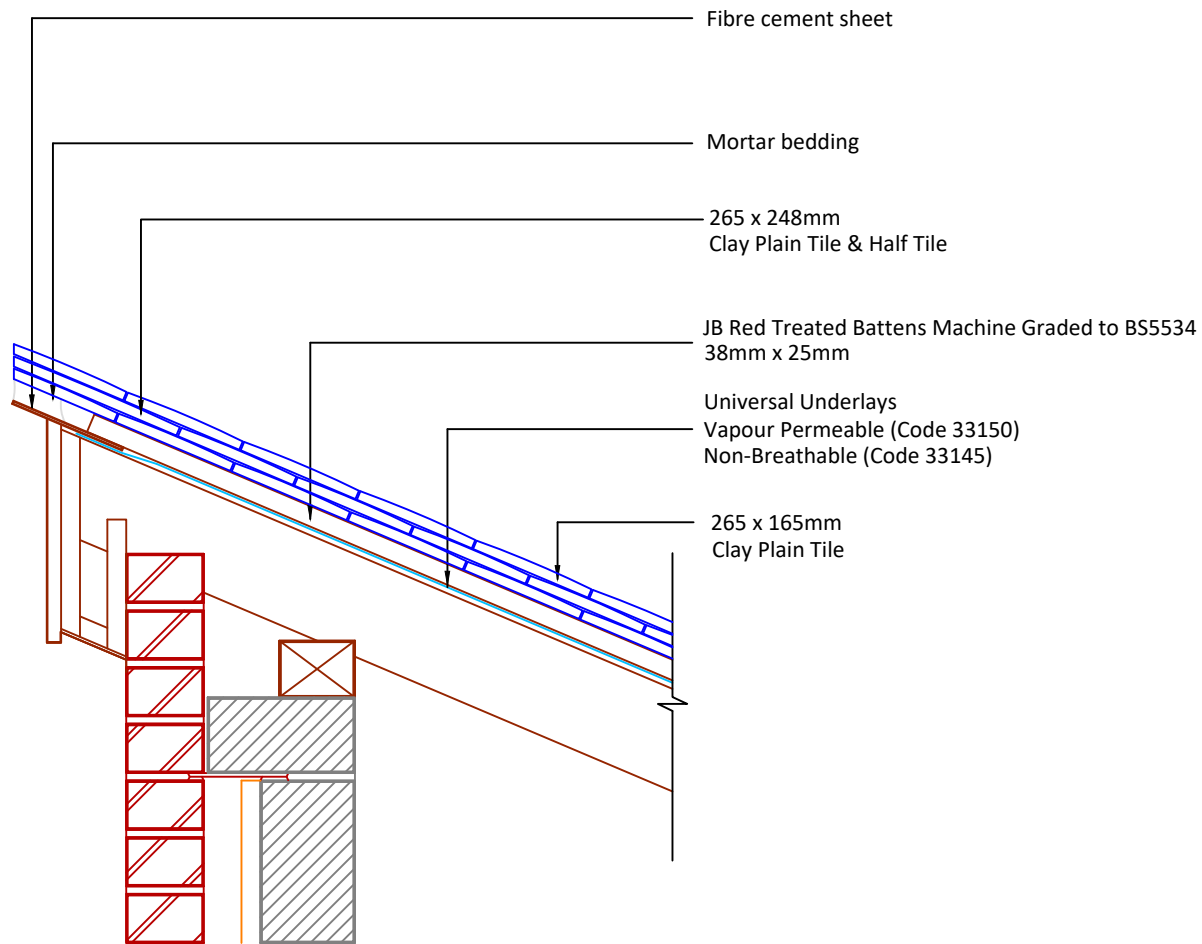

Feel free to talk to our experts at any time on 01283 722588.

Associated products & fixings

Plain Aluminium Nail Pack  
Code 30348 (500g)

DRAWING NUMBER  
453CPT00

DRAWING REVISION  
A

DRAWING TITLE

Mortar Bedded Raking Verge with Nailed Fibre Cement Undercloak - LH

SCALE

1:10

Clay Plain