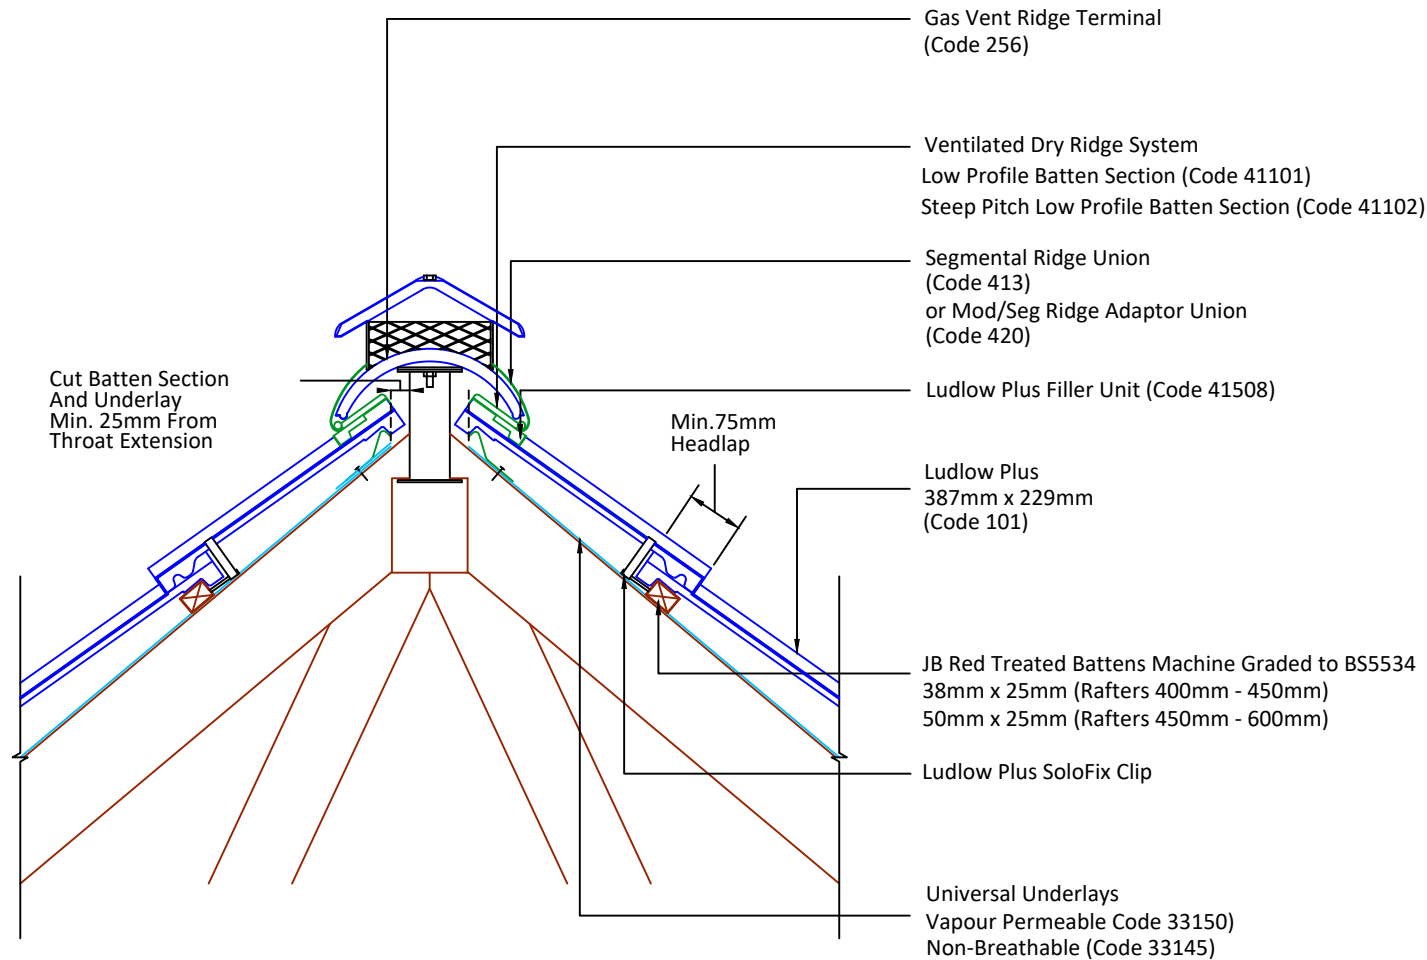

Ludlow Plus Aluminium Nail Pack
Code 30350 (500g)

Ludlow Plus SoloFix Tile Clips
Code 30440 (100 Pack)
Code 30430 (500 Pack)

*Cover Batten Section slots with Blanking Tape (Code 33001) for a distance of at least 600mm either side of the vent.

DRAWING NUMBER

85710140

DRAWING TITLE

Ridge Terminals Gas Ventilation - Dry Fix

SCALE

1:10

DRAWING REVISION

A