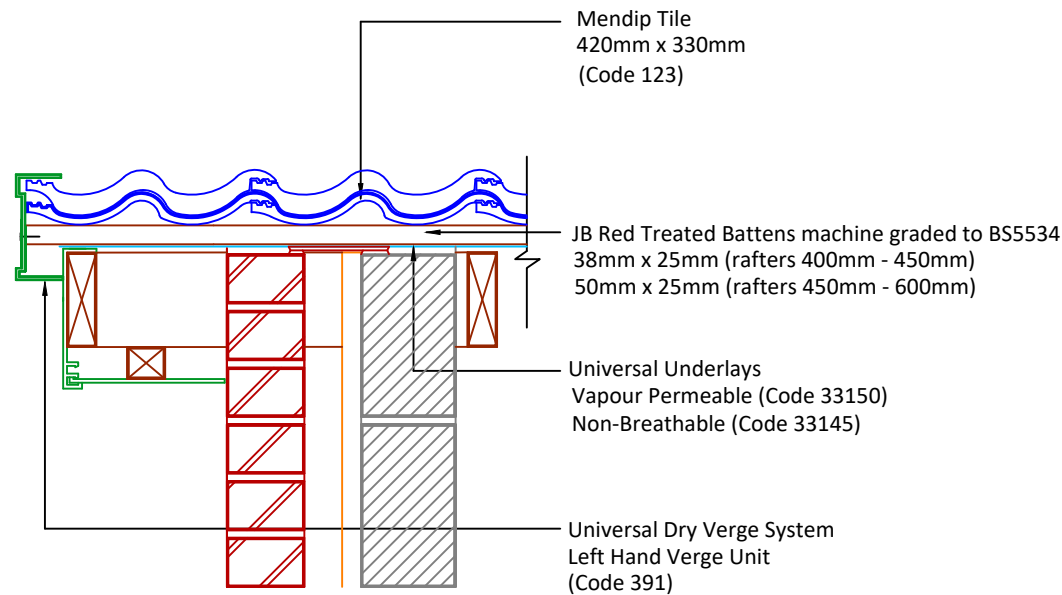

Tilefix Specrite

Estimator BIM

Visit marley.co.uk/technical-services for a full suite of online tools to help with your roof design, specification and fixing.

Feel free to talk to our experts at any time on 01283 722588.

Associated products & fixings

Mendip Aluminium Nail Pack
Code 30352 (500g)

Mendip SoloFix Tile Clips
Code 30442 (100 Pack)
Code 30432 (500 Pack)

Mendip RH Verge Clip & Nail Pack
Code 30288 (50 Pack)

Mendip LH Verge Clip & Nail Pack
Code 30287 (50 Pack)

DRAWING NUMBER
41112300

DRAWING REVISION
A

DRAWING TITLE

Universal Dry Verge to Bargeboard - LH

SCALE

1:10

Mendip