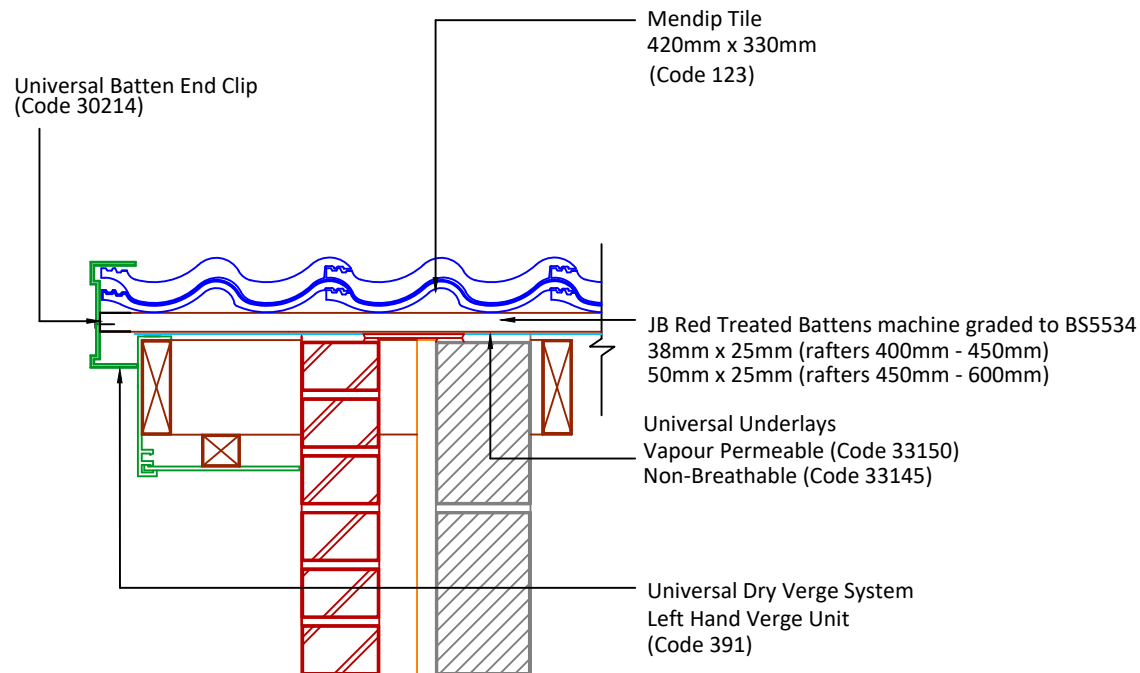

Tilefix Specrite

Estimator BIM

Visit marley.co.uk/technical-services for a full suite of online tools to help with your roof design, specification and fixing.

Feel free to talk to our experts at any time on 01283 722588.

Associated products & fixings

Mendip Aluminium Nail Pack
Code 30352 (500g)

Mendip SoloFix Tile Clips
Code 30442 (100 Pack)
Code 30432 (500 Pack)

Universal Batten Clips
Code 30214 (56 Pack)

Universal Dry Verge Starter Kit
Code 53931

DRAWING NUMBER
41112300

DRAWING REVISION
B

DRAWING TITLE

Universal Dry Verge to Bargeboard - LH

SCALE

1:10

Mendip