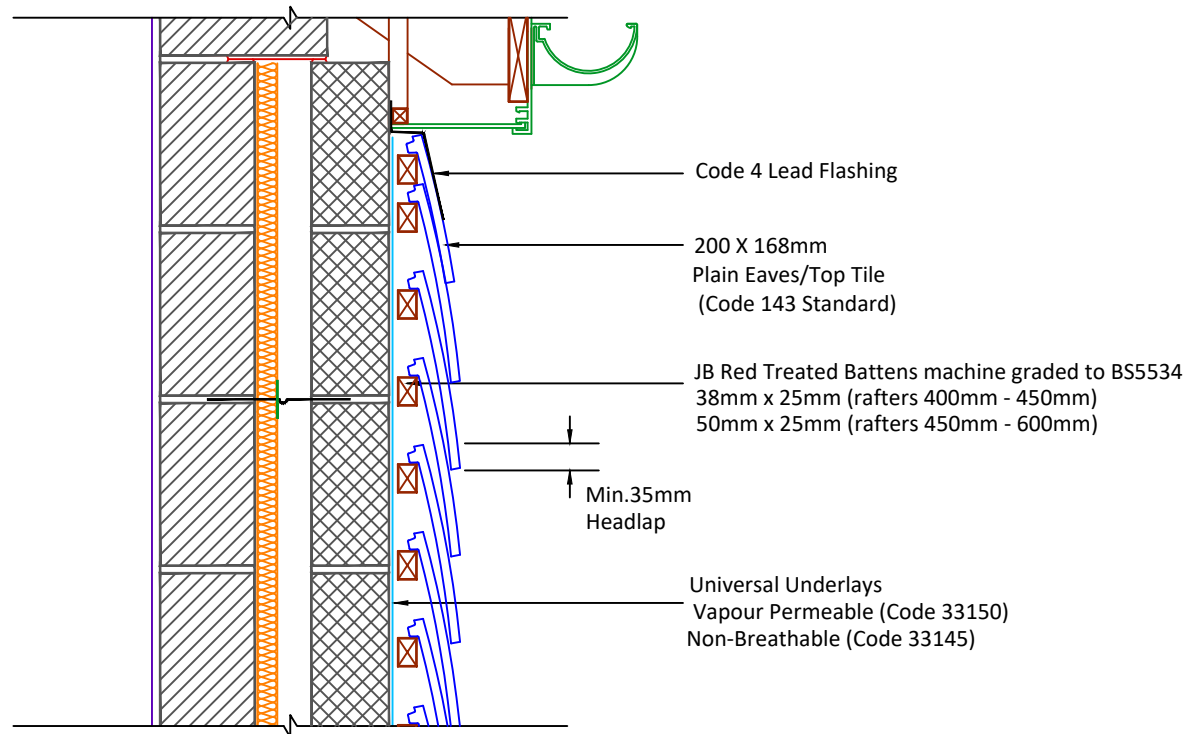

Tilefix Specrite

Estimator BIM

Visit marley.co.uk/technical-services for a full suite of online tools to help with your roof design, specification and fixing.

Feel free to talk to our experts at any time on 01283 722588.

Associated products & fixings

DRAWING NUMBER

92014035

DRAWING REVISION

A

DRAWING TITLE

Top Edge

SCALE

1:10

Plain