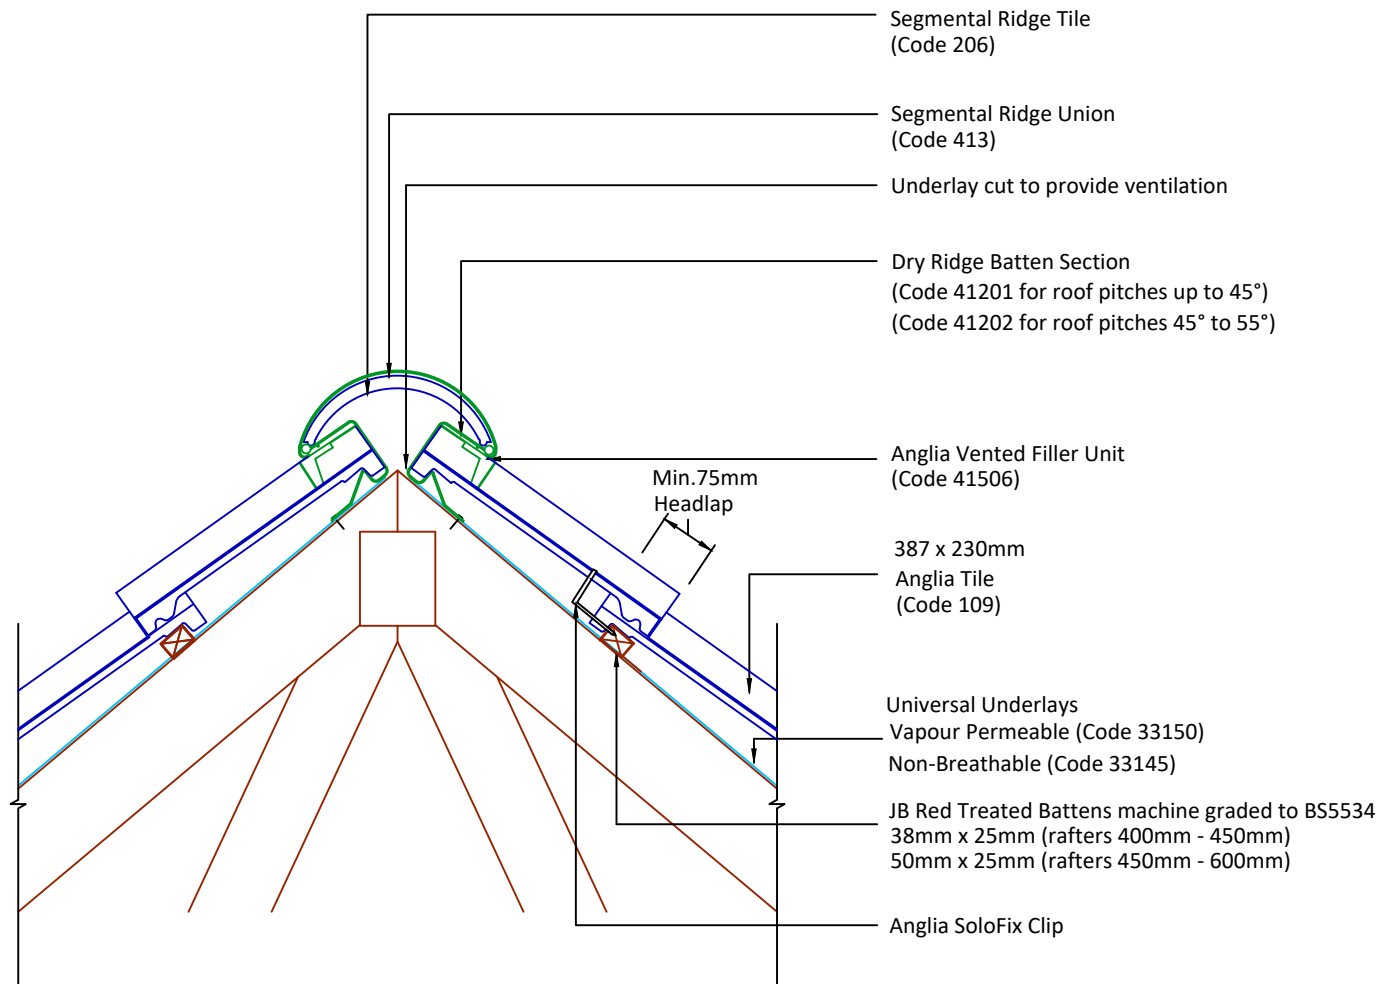

Feel free to talk to our experts at any time on 01283 722588.

Associated products & fixings

Anglia Aluminium Nail Pack  
Code 30349 (500g)

Anglia SoloFix Tile Clips  
Code 30444 (100 Pack)  
Code 30434 (500 Pack)

Batten Section Fixing Kit  
Code 41000

Anglia Vented Filler Unit  
Code 41506

DRAWING NUMBER

70018640

DRAWING REVISION

B

DRAWING TITLE

Dry Ventilated Ridge - Segmental

SCALE

1:10

Anglia