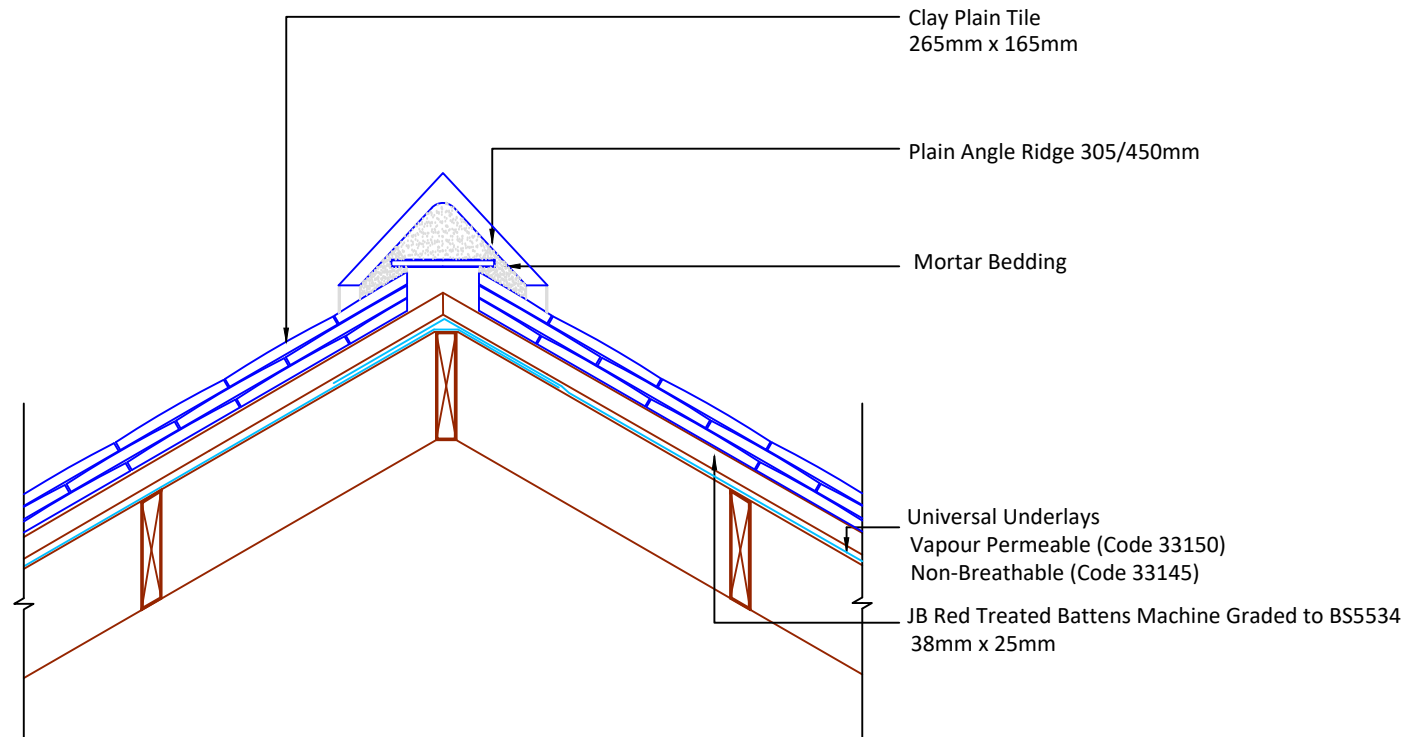

▲ Tilefix ▲ Specrite
▲ Estimator ▲ BIM

Visit marley.co.uk/technical-services
for a full suite of online tools to help with your
roof design, specification and fixing.

Feel free to talk to our experts at any time on
01283 722588.

Associated products & fixings

Plain Aluminium Nail Pack
Code 30348 (500g)

DRAWING NUMBER
552CPT00

DRAWING REVISION
A

DRAWING TITLE

Mortar Bedded Hip - Plain Angle

SCALE

1:10