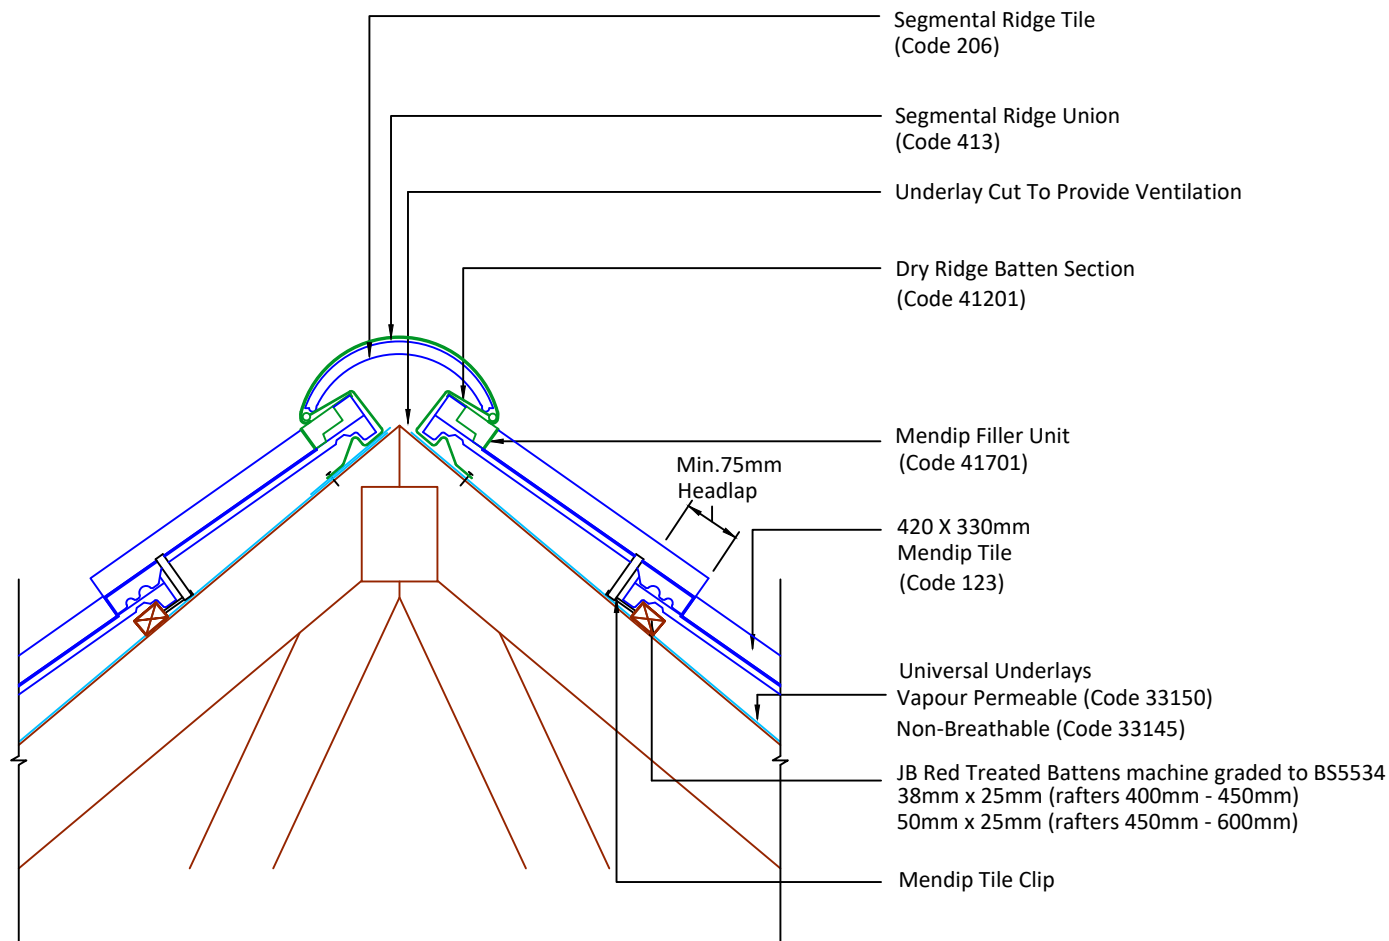

Tilefix    Specrite  
Estimator    BIM

Visit [marley.co.uk/technical-services](http://marley.co.uk/technical-services) for a full suite of online tools to help with your roof design, specification and fixing.

#### Associated products & fixings

Mendip Aluminium Nail Pack  
Code 30352 (500g)

Mendip SoloFix Tile Clips  
Code 30442 (100 Pack)  
Code 30432 (500 Pack)

DRAWING NUMBER  
70012340

DRAWING REVISION  
A

DRAWING TITLE

Dry Ventilated Ridge - Segmental

SCALE

1:10

Mendip