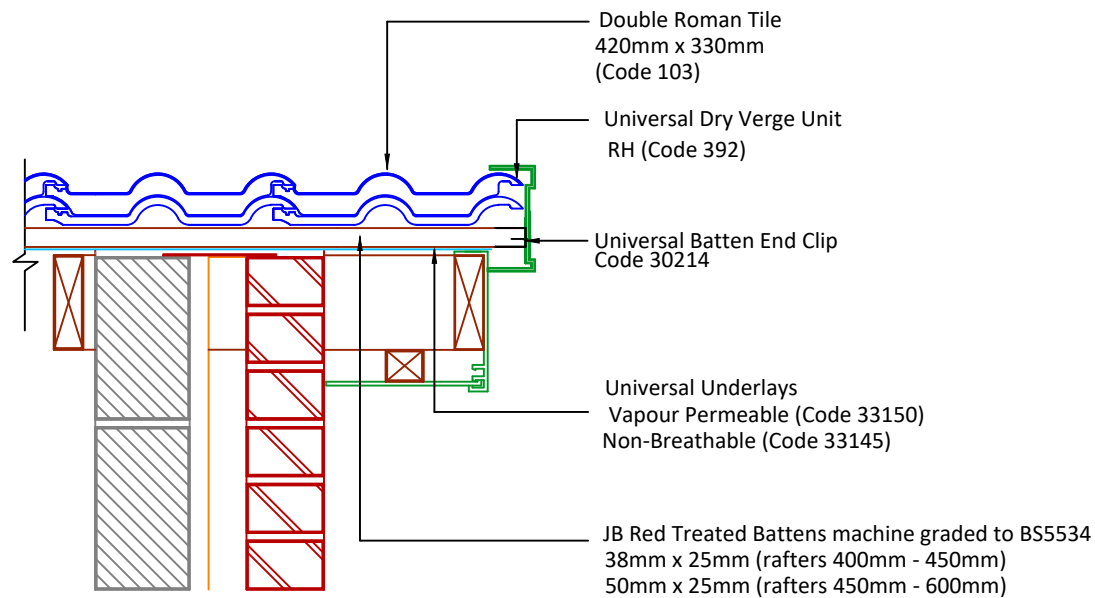

Associated products & fixings

Double Roman Aluminium Nail Pack
Code 30351 (500g)

Double Roman SoloFix Tile Clips
Code 30443 (100 Pack)
Code 30433 (500 Pack)

Universal Batten End Clips
Code 30214 (56 Pack)

Universal Dry Verge Starter Kit
Code 53931

DRAWING NUMBER
41210300

DRAWING REVISION
B

DRAWING TITLE

Universal Dry Verge to Bargeboard - RH

SCALE

1:10

Double
Roman