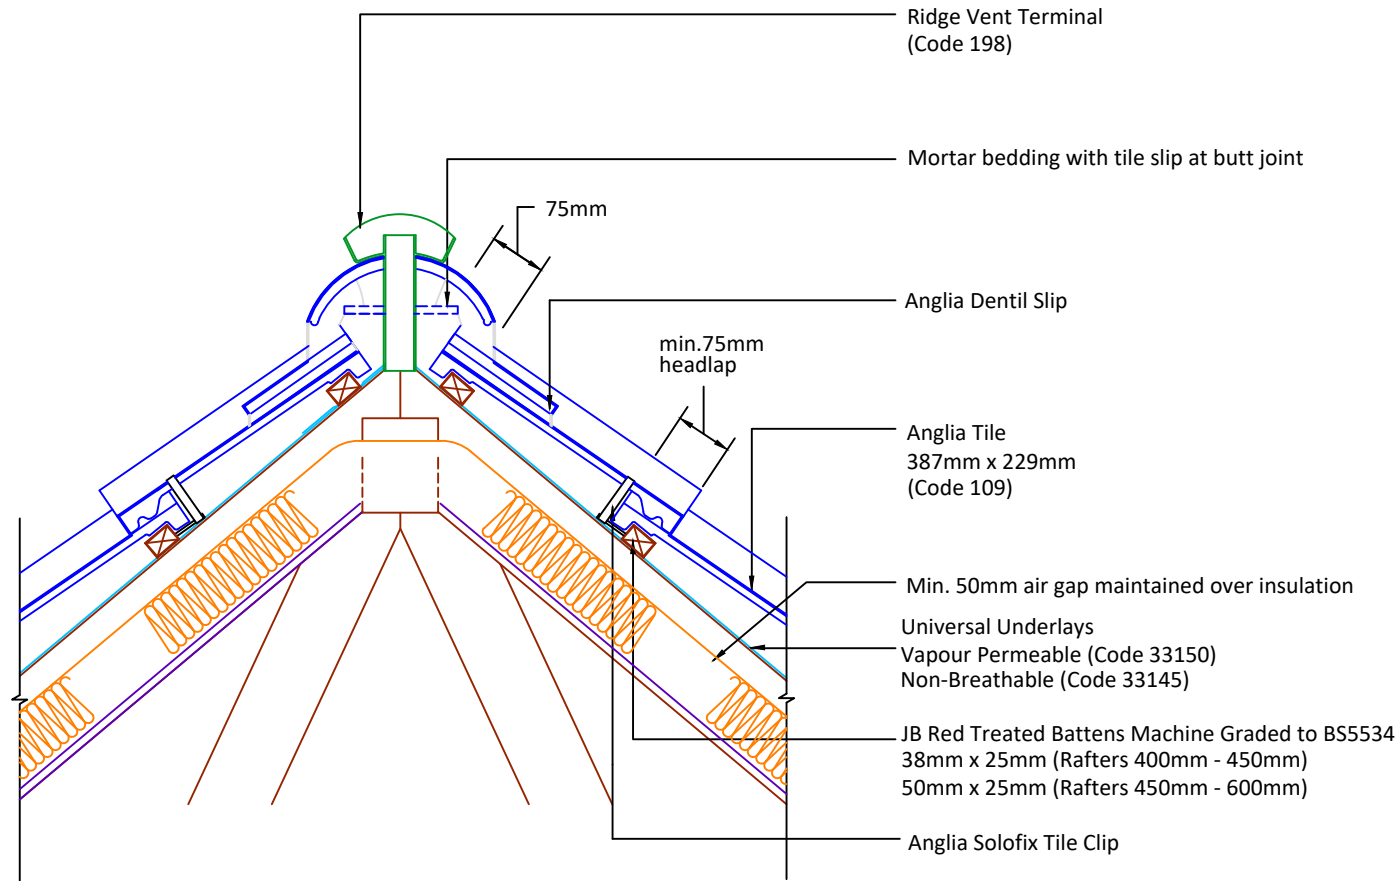

▲ Tilefix

▲ Specrite

▲ Estimator

▲ BIM

Visit marley.co.uk/technical-services for a full suite of online tools to help with your roof design, specification and fixing.

Feel free to talk to our experts at any time on 01283 722588.

Associated products & fixings

Anglia Aluminium Nail Pack
Code 30349 (500g)

Anglia SoloFix Tile Clips
Code 30444 (100 Pack)
Code 30434 (500 Pack)

Ridge Vent Terminal
(Code 198)

Mortar bedding with tile slip at butt joint

75mm

Anglia Dentil Slip

min. 75mm
headlap

Anglia Tile
387mm x 229mm
(Code 109)

Min. 50mm air gap maintained over insulation

Universal Underlays
Vapour Permeable (Code 33150)
Non-Breathable (Code 33145)

JB Red Treated Battens Machine Graded to BS5534
38mm x 25mm (Rafters 400mm - 450mm)
50mm x 25mm (Rafters 450mm - 600mm)

Anglia Solofix Tile Clip

DRAWING NUMBER
86118640

DRAWING REVISION
A

DRAWING TITLE

Warm Roof Ventilation - Mortar Bedded

SCALE

1:10

Anglia