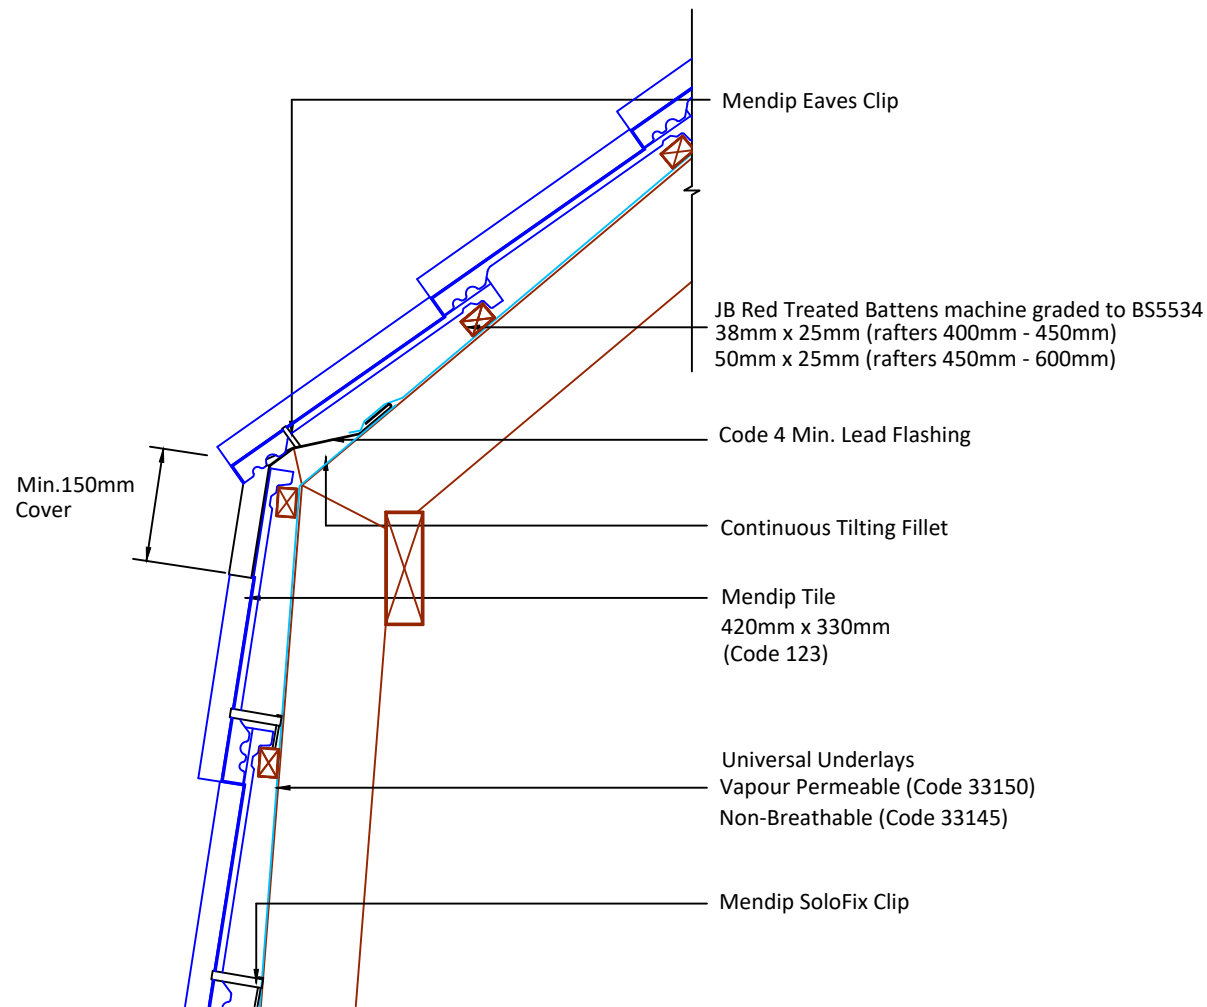

Mendip RH Verge Clip & Nail  
Pack  
Code 30288 (50 Pack)

Mendip LH Verge Clip & Nail Pack  
Code 30287 (50 Pack)

DRAWING NUMBER  
80112340

DRAWING REVISION  
A

DRAWING TITLE

Mansard - Tiling Above Change of Pitch

SCALE

1:10

Mendip