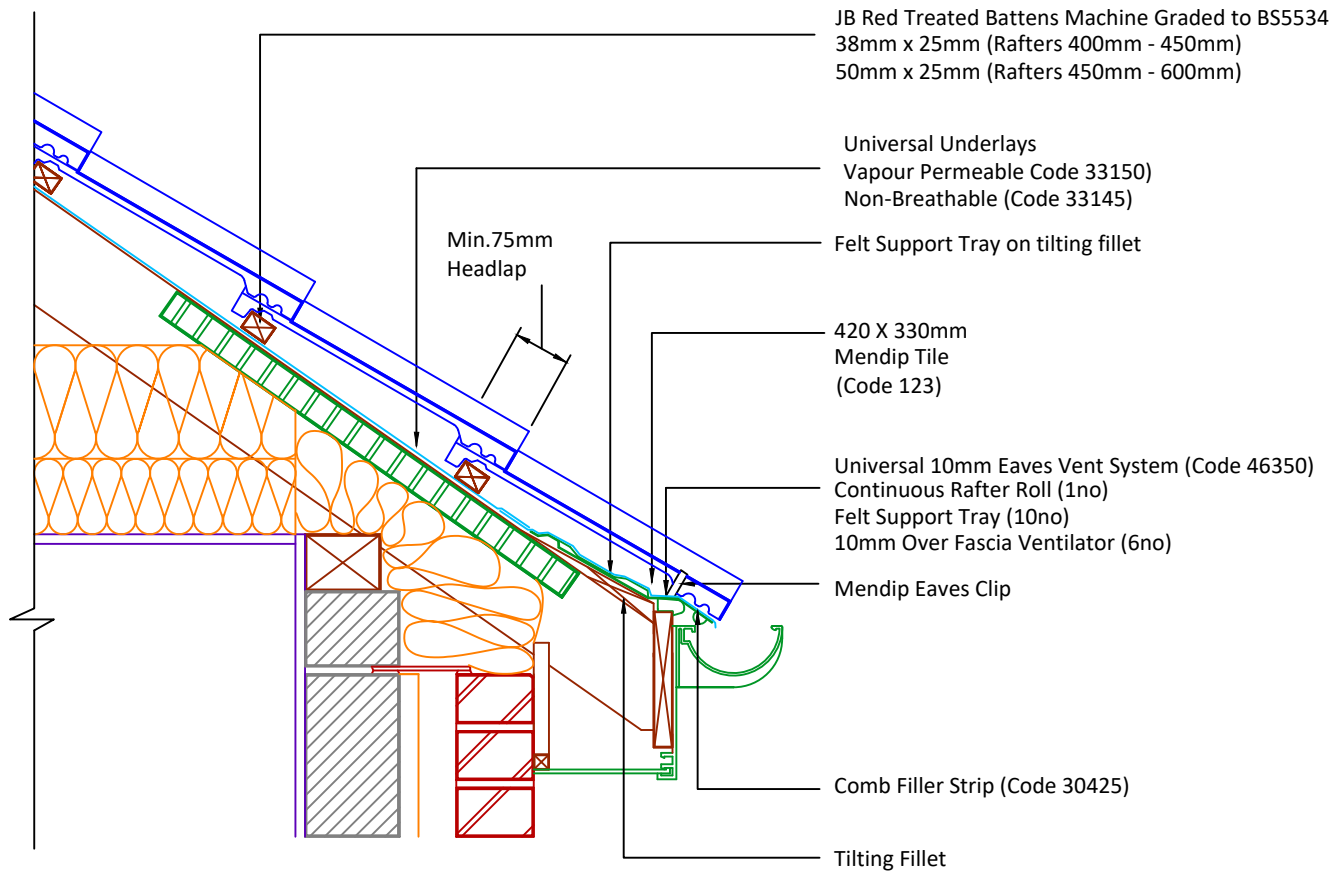

Tilefix Specrite
Estimator BIM

Visit marley.co.uk/technical-services for a full suite of online tools to help with your roof design, specification and fixing.

Feel free to talk to our experts at any time on 01283 722588.

Associated products & fixings

Mendip Aluminium Nail Pack
Code 30352 (500g)

Mendip SoloFix Tile Clips
Code 30442 (100 Pack)
Code 30432 (500 Pack)

Mendip Eave Clip & Nail Packs
Code 30276 (100 No)

Continuous Rafter Roll (2x6 metre)
(Available for purchase separately)
Code 46323

DRAWING NUMBER

35312335

DRAWING REVISION

A

DRAWING TITLE

Fascia Ventilated Eaves 10mm - Cold Roof

SCALE

1:10