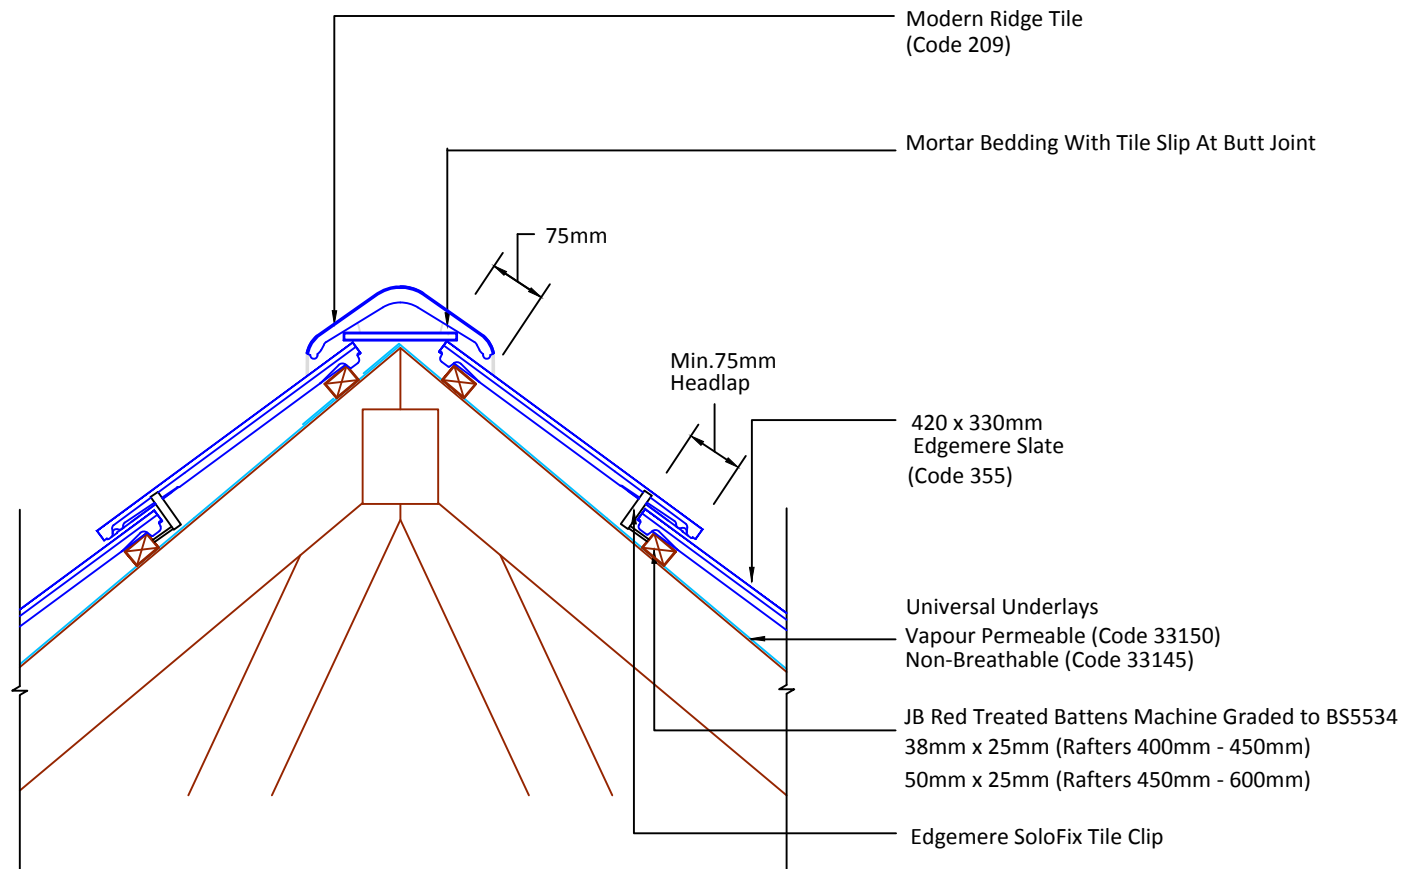

▲ Tilefix ▲ Specrite

▲ Estimator ▲ BIM

Visit marley.co.uk/technical-services for a full suite of online tools to help with your roof design, specification and fixing.

Feel free to talk to our experts at any time on 01283 722588.

Associated products & fixings

Edgemere Aluminium Nail Pack
Code 30398 (500g)

Edgemere SoloFix Tile Clips
Code 30441 (100 Pack)
Code 30431 (500 Pack)

DRAWING NUMBER
74135540

DRAWING TITLE

Mortar Bedded Ridge - Modern

SCALE

1:10

Edgemere

DRAWING REVISION
A