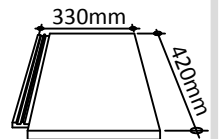

DRAWING NUMBER
74135540

DRAWING TITLE

Mortar Bedded Ridge - Modern

SCALE

1:10

Edgemere