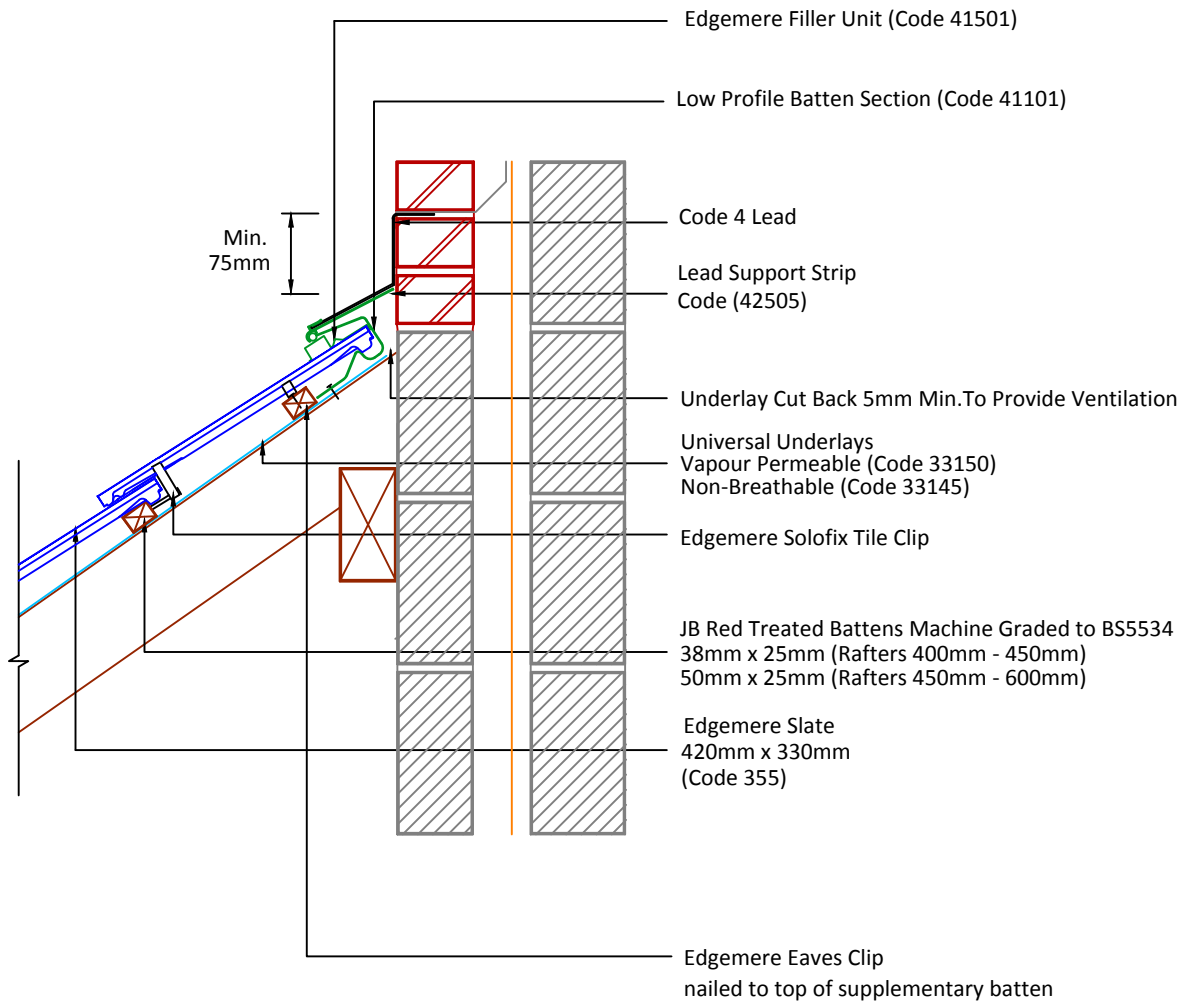

▲ Tilefix    ▲ Specrite

▲ Estimator    ▲ BIM

Visit [marley.co.uk/technical-services](http://marley.co.uk/technical-services) for a full suite of online tools to help with your roof design, specification and fixing.

Feel free to talk to our experts at any time on 01283 722588.

Associated products & fixings

Edgemere Aluminium Nail Pack  
Code 30398 (500g)

Edgemere SoloFix Tile Clips  
Code 30441 (100 Pack)  
Code 30431 (500 Pack)

Edgemere Eave Clip & Nail Packs  
Code 30297 (100 No)

DRAWING NUMBER  
67535535

DRAWING REVISION  
A

DRAWING TITLE

Top Edge Ventilated Abutment

SCALE

1:10

Edgemere