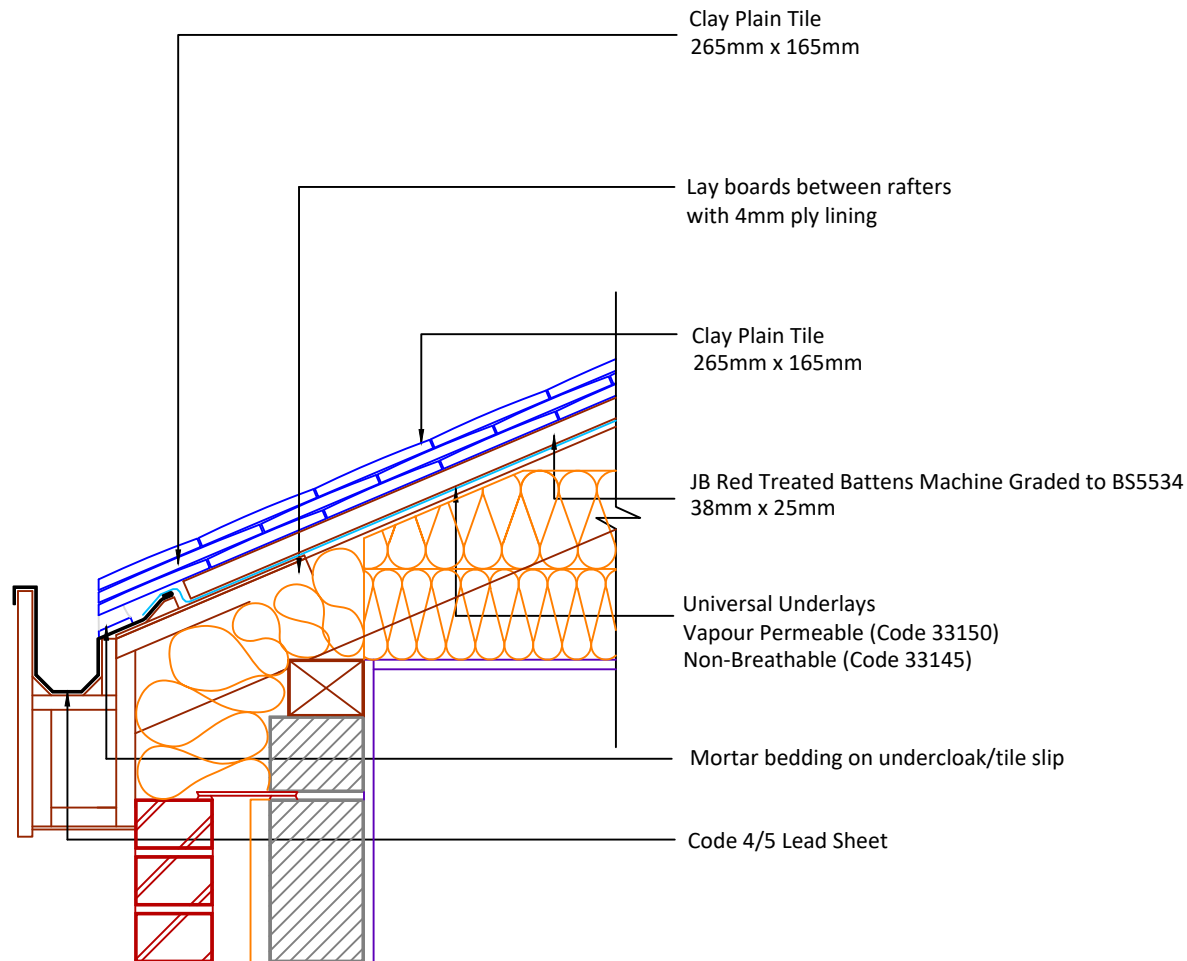

▲ Tilefix ▲ Specrite
▲ Estimator ▲ BIM

Visit marley.co.uk/technical-services for a full suite of online tools to help with your roof design, specification and fixing.

Feel free to talk to our experts at any time on 01283 722588.

Associated products & fixings

Plain Aluminium Nail Pack
Code 30348 (500g)

Continuous Rafter Roll (2x6 metre)
(Available for purchase separately)
Code 46323

DRAWING NUMBER
375CPT00

DRAWING REVISION
A

DRAWING TITLE